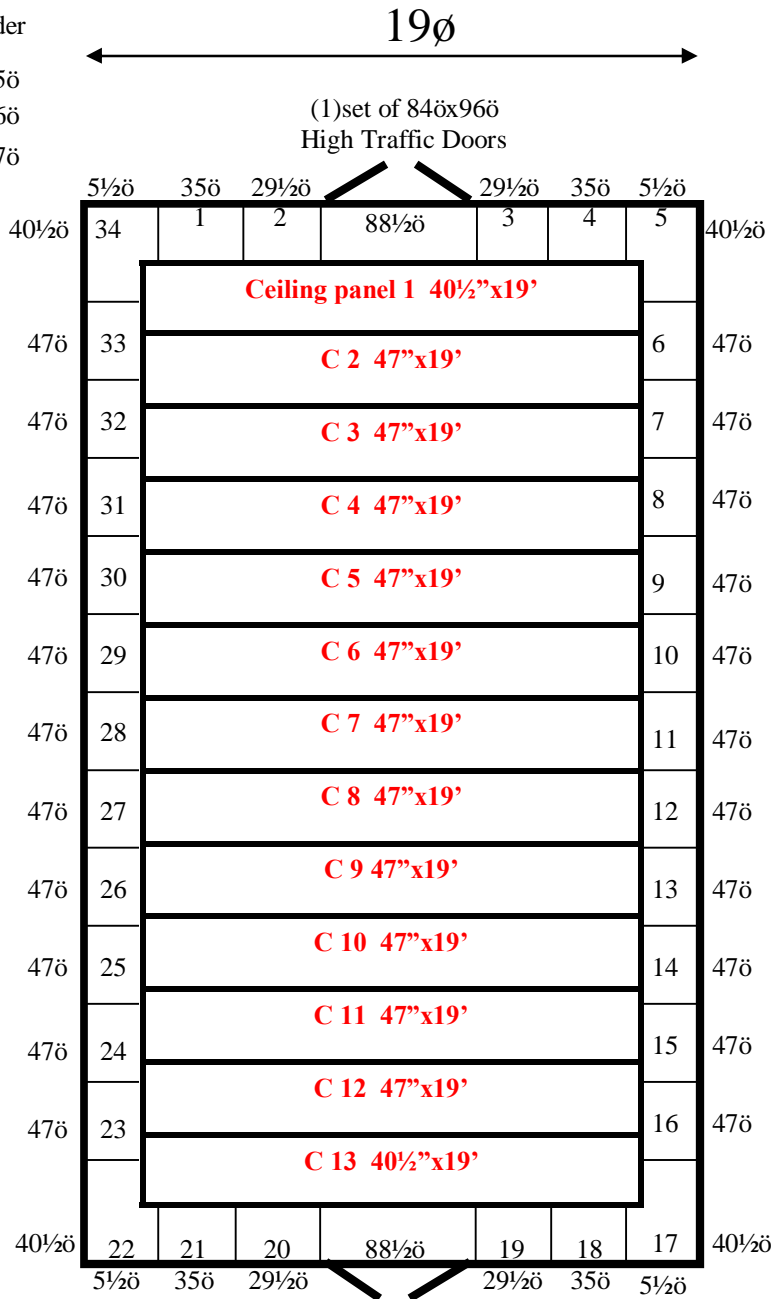

Example of door header

50ø

Example of door header

Ceiling lag bolts down to walls.

**19' x 50' x 18'5" H
Cooler or Freezer
Wall & Ceiling Panels Diagram**

**143-2014
Red
Not drawn to scale.**

19' x 50' x 18'5" H
Cooler or Freezer

143-2014
Red