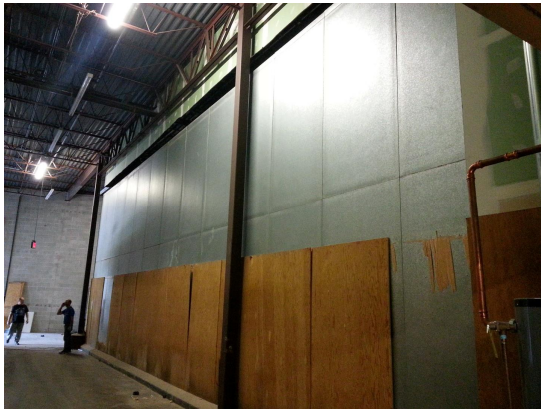

Example of door header

50ø

Example of door header

Ceiling lag bolts down to walls.

**19' x 50' x 18'5" H
Cooler or Freezer
Wall & Ceiling Panels Diagram**

**143-2014
Red
Not drawn to scale.**

19' x 50' x 18'5" H
Cooler or Freezer