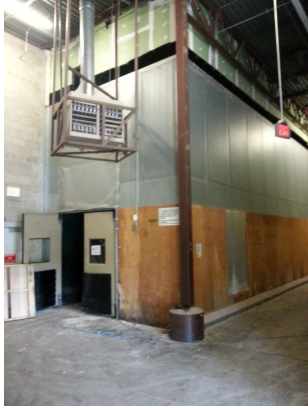

Example of door header

50ø

Example of door header

Ceiling lag bolts down to walls.

**19' x 50' x 18'5" H
Cooler or Freezer
Wall & Ceiling Panels Diagram**

**143-2014
Red
Not drawn to scale.**

19' x 50' x 18'5" H
Cooler or Freezer