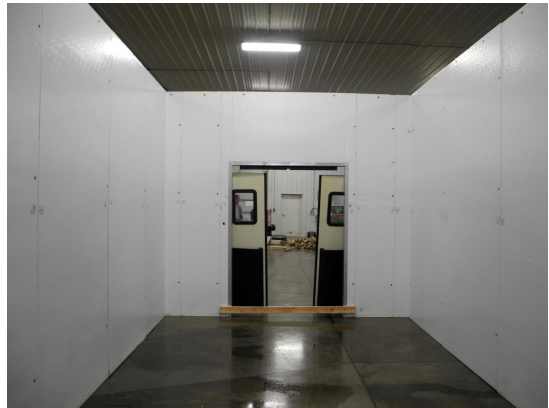

**11'6" x 24' x 10'4" H
Walk-In Cooler
Wall & Ceiling Panels Diagram**

**143-2014
Yellow
Not drawn to scale.**

**11'6" x 24' x 10'4" H
Walk-In Cooler**

**143-2014
Yellow**

**11'6" x 24' x 10'4" H
Walk-In Cooler**