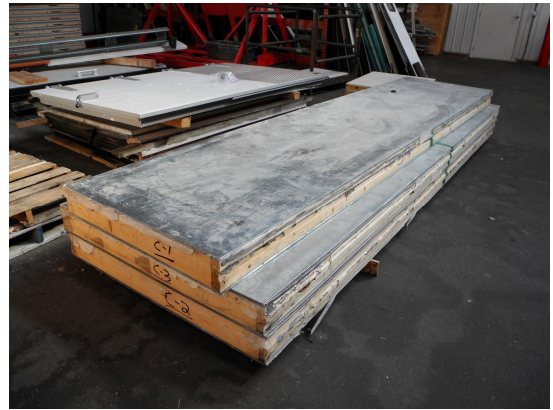

Ceiling lags down.

11'2" x 13' x 10' H
Cooler or Freezer
Wall & Ceiling Panels Diagram

143-2014
Green
Not drawn to scale.

**11'2" x 13' x 10' H
Cooler or Freezer**

**143-2014
Green**