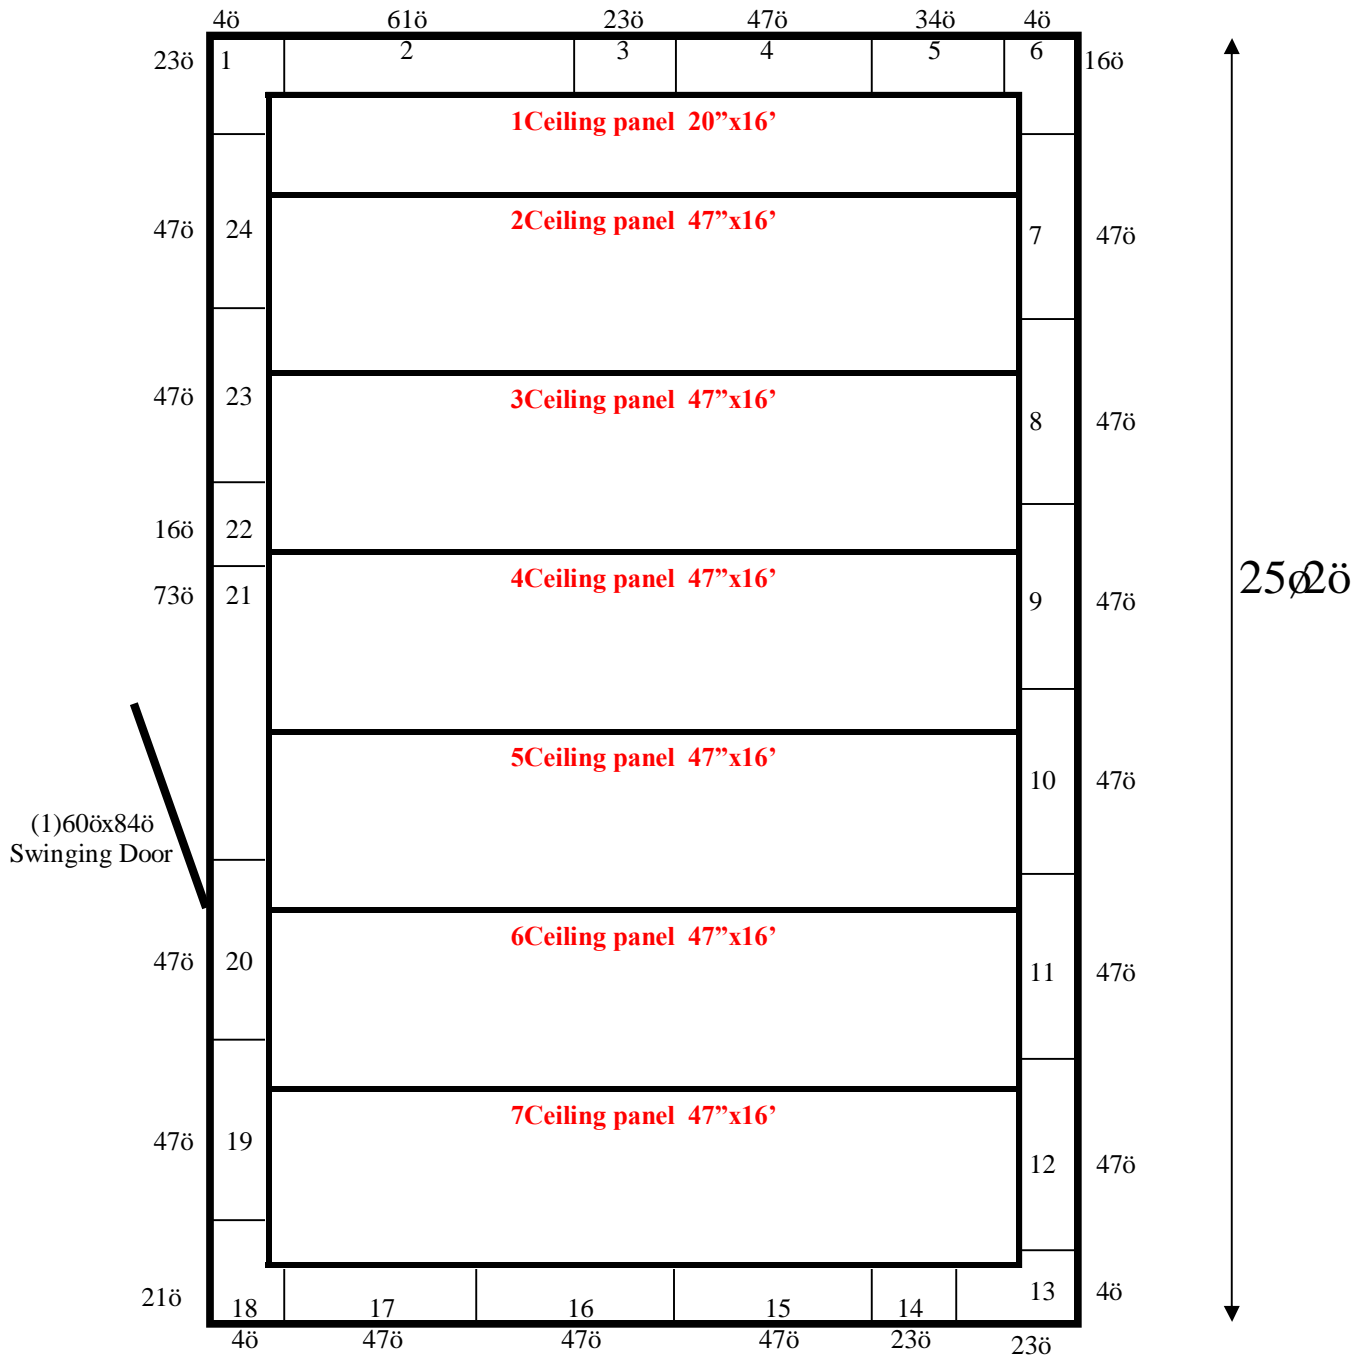

16ø

Ceiling lags down..

16' x 25'2" x 9'8" H
Cooler or Freezer
Wall & Ceiling Panels Diagram

136-2014
Blue
Not drawn to scale.

**16' x 25'2" x 9'8" H
Cooler or Freezer**

**136-2014
Blue**