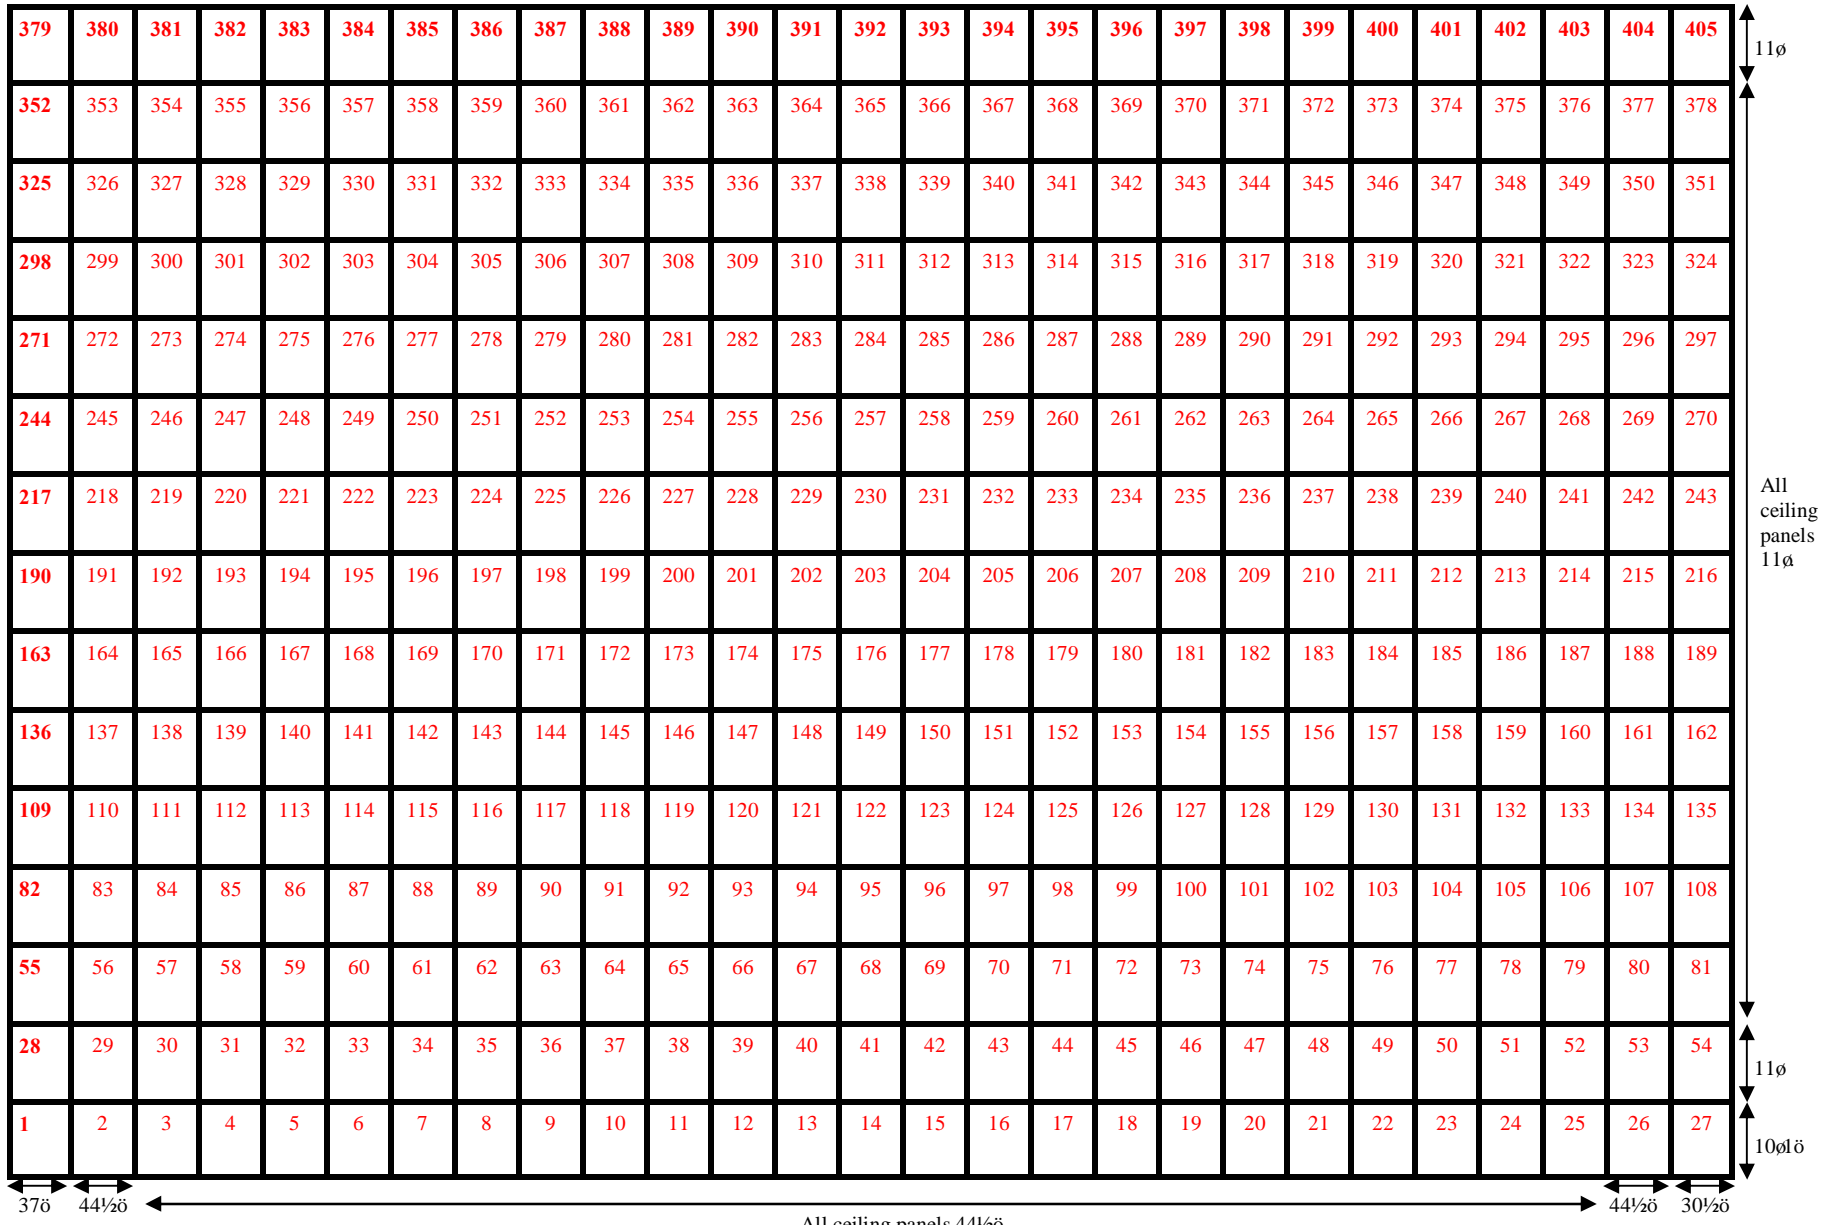

98'7" x 164' x 21'4" H
Drive-In Cooler or Freezer
Wall Panels Diagram

101-2014
No color
Not drawn to scale.

98'7" x 164' x 21'4" H
Drive-In Cooler or Freezer
Ceiling Panels Diagram

101-2014
No color
Not drawn to scale.

**98" x 164" x 21'4" H
Drive-In Cooler or Freezer**

**101-2014
No color**

**98'7" x 164' x 21'4" H
Drive-In Cooler or Freezer**

**101-2014
No color**

**98'7" x 164' x 21'4" H
Drive-In Cooler or Freezer**

**101-2014
No color**

98'7" x 164' x 21'4" H
Drive-In Cooler or Freezer

101-2014
No color