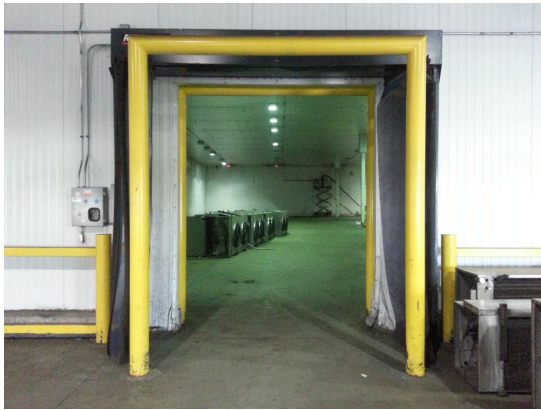

98'7" x 164' x 21'4" H
Drive-In Cooler or Freezer
Wall Panels Diagram

101-2014
No color
Not drawn to scale.

98'7" x 164' x 21'4" H
Drive-In Cooler or Freezer
Ceiling Panels Diagram

101-2014
No color
Not drawn to scale.

**98" x 164" x 21'4" H
Drive-In Cooler or Freezer**

**101-2014
No color**

**98'7" x 164' x 21'4" H
Drive-In Cooler or Freezer**

**101-2014
No color**

**98'7" x 164' x 21'4" H
Drive-In Cooler or Freezer**

**101-2014
No color**

98'7" x 164' x 21'4" H
Drive-In Cooler or Freezer

101-2014
No color