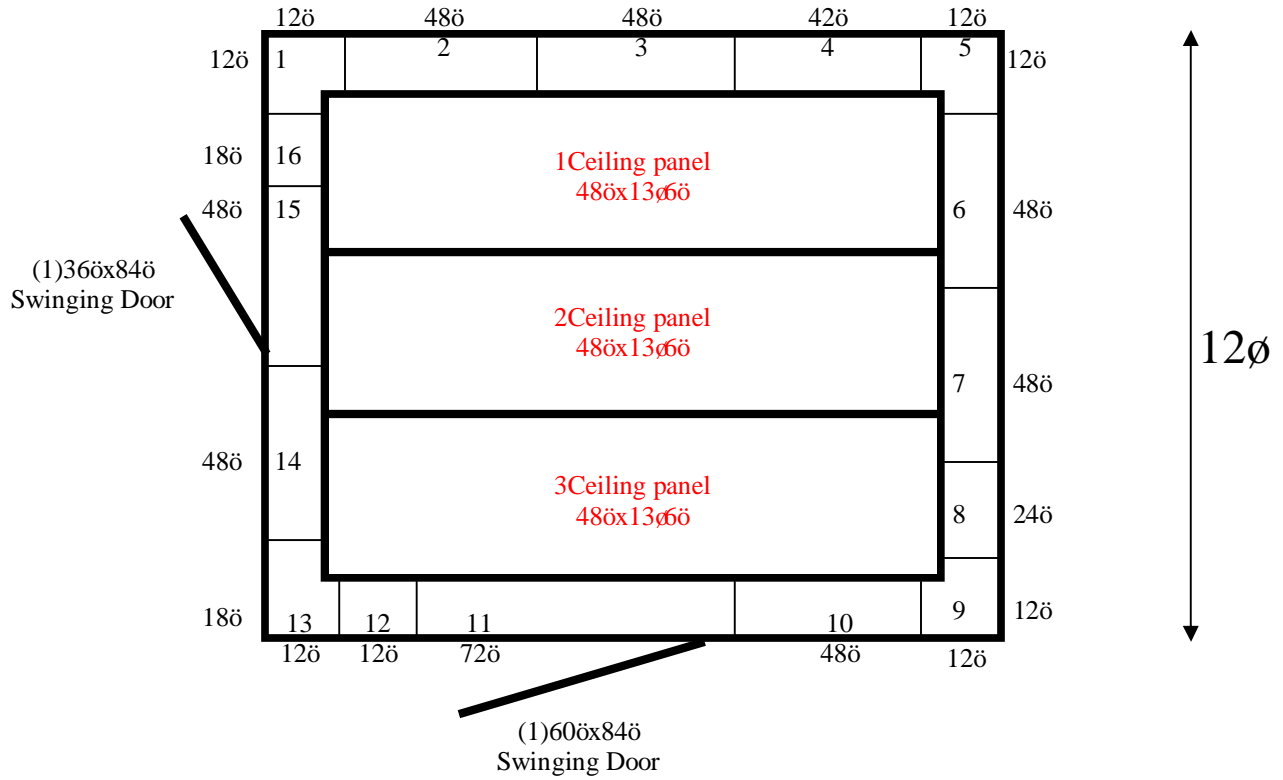

13øö

Ceiling lag bolts down to walls.

12' x 13'6" x 9'4" H  
Cooler or Freezer  
Wall & Ceiling Panels Diagram

122-2014  
Green  
Not drawn to scale.

**12' x 13'6" x 9'4" H  
Cooler or Freezer**

**122-2014  
Green**