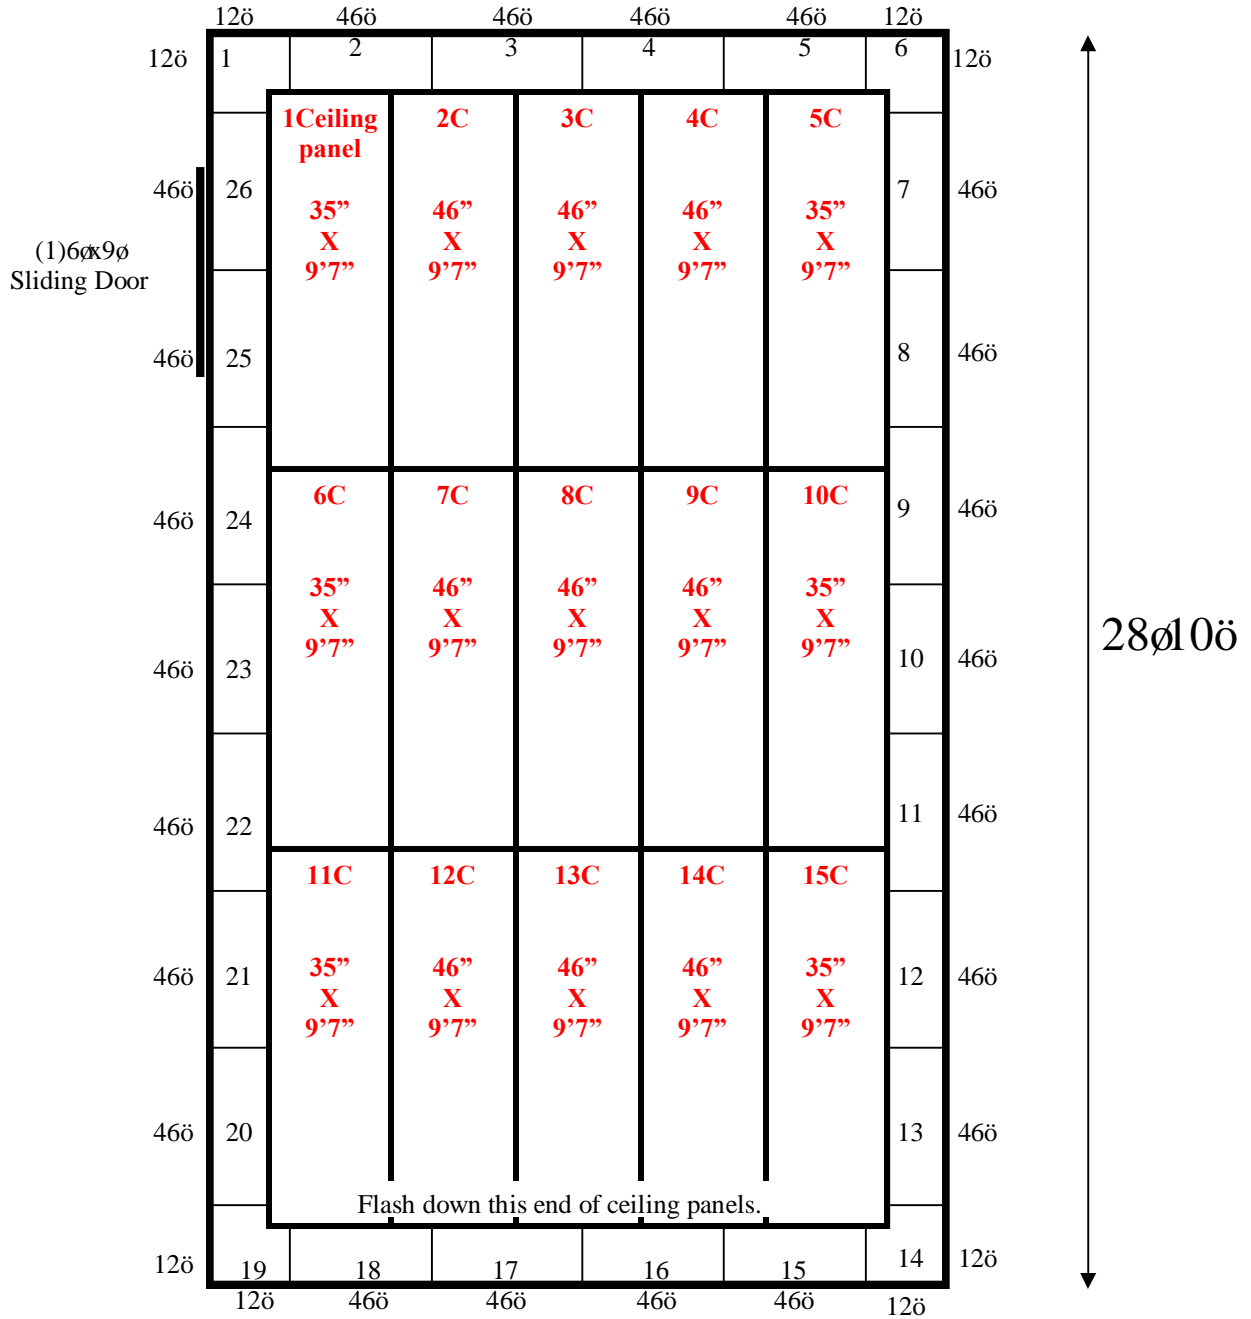

17'4"ø

17'4" x 28'10" x 10'8" H
Cooler
Wall & Ceiling Panels Diagram

122-2014
No color
Not drawn to scale.

**17'4" x 28'10" x 10'8" H
Cooler**

**124-2014
Pink**