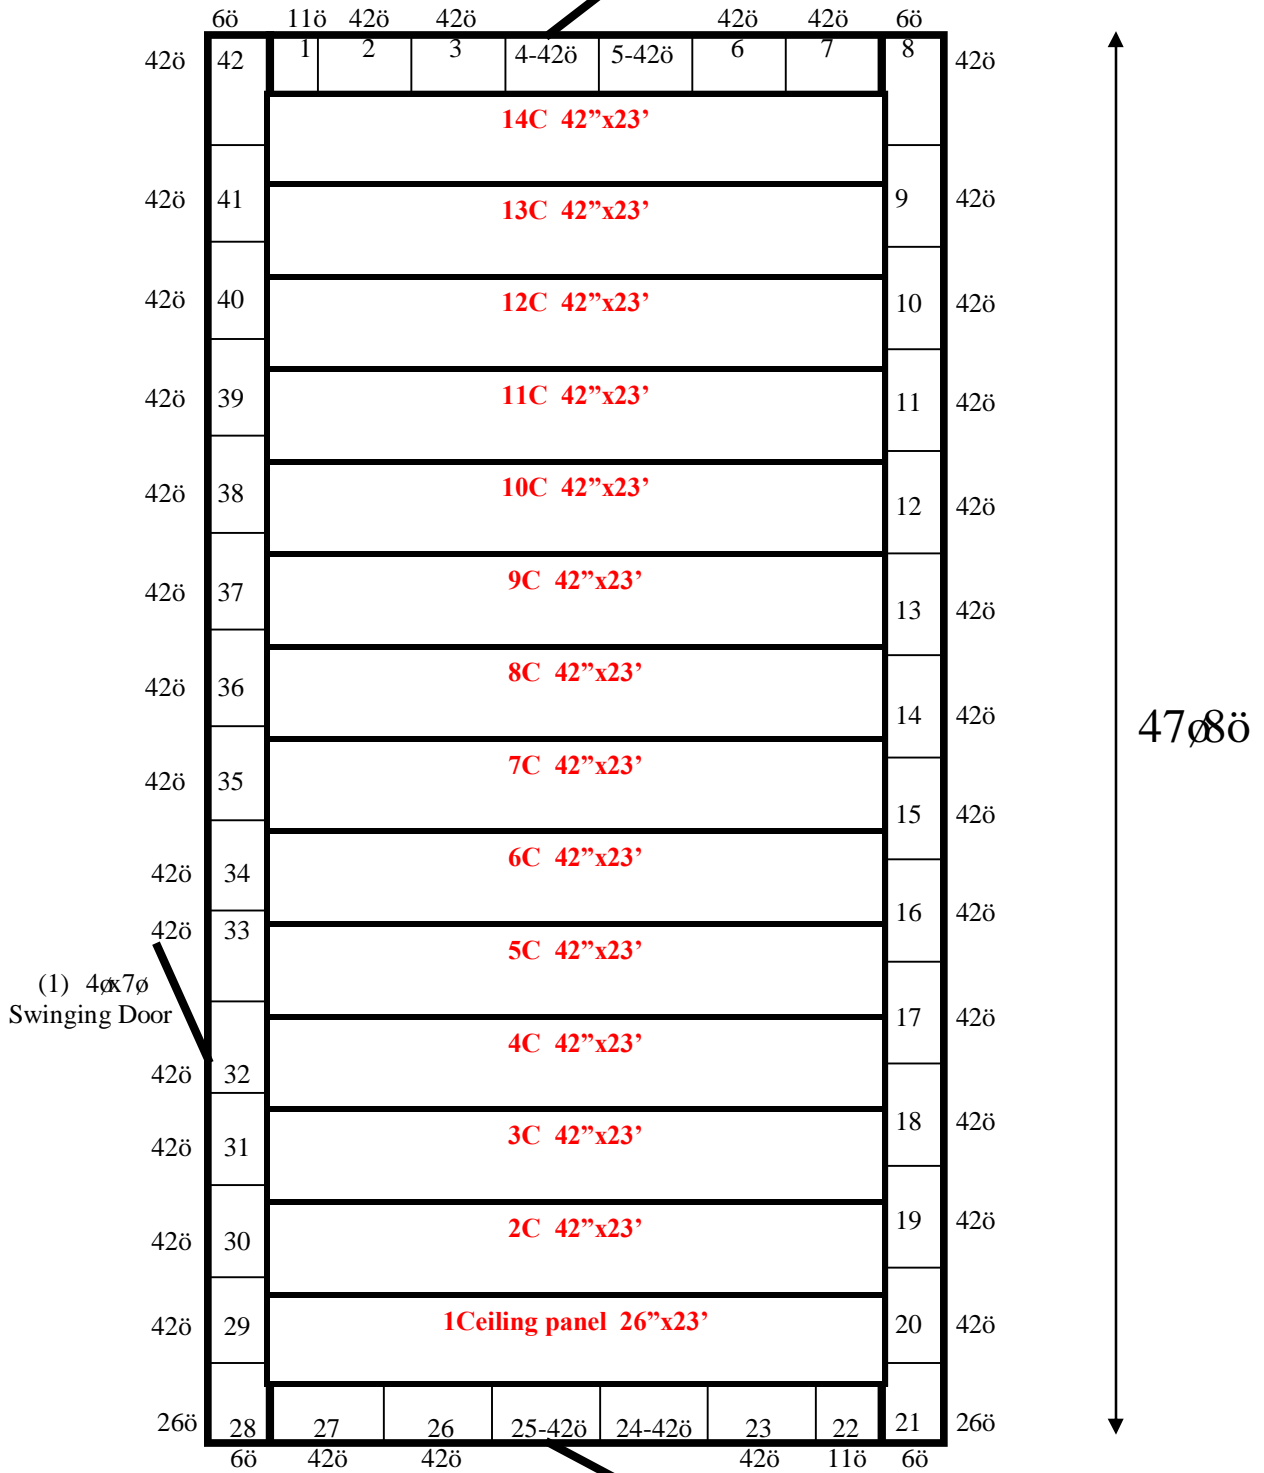

23ø

(1) 30øx30ø Conveyor Door

Notes:
 C-Channel provided for ceiling support.
 Flashing included for corners & ceiling.

23' x 47'8" x 11'4" H
Cooler or Freezer
Wall & Ceiling Panels Diagram

92-2014
No color
Not drawn to scale.

23' x 47'8" x 11'4" H
Cooler or Freezer

92-2014
No color

23' x 47'8" x 11'4" H
Cooler or Freezer

92-2014
No color