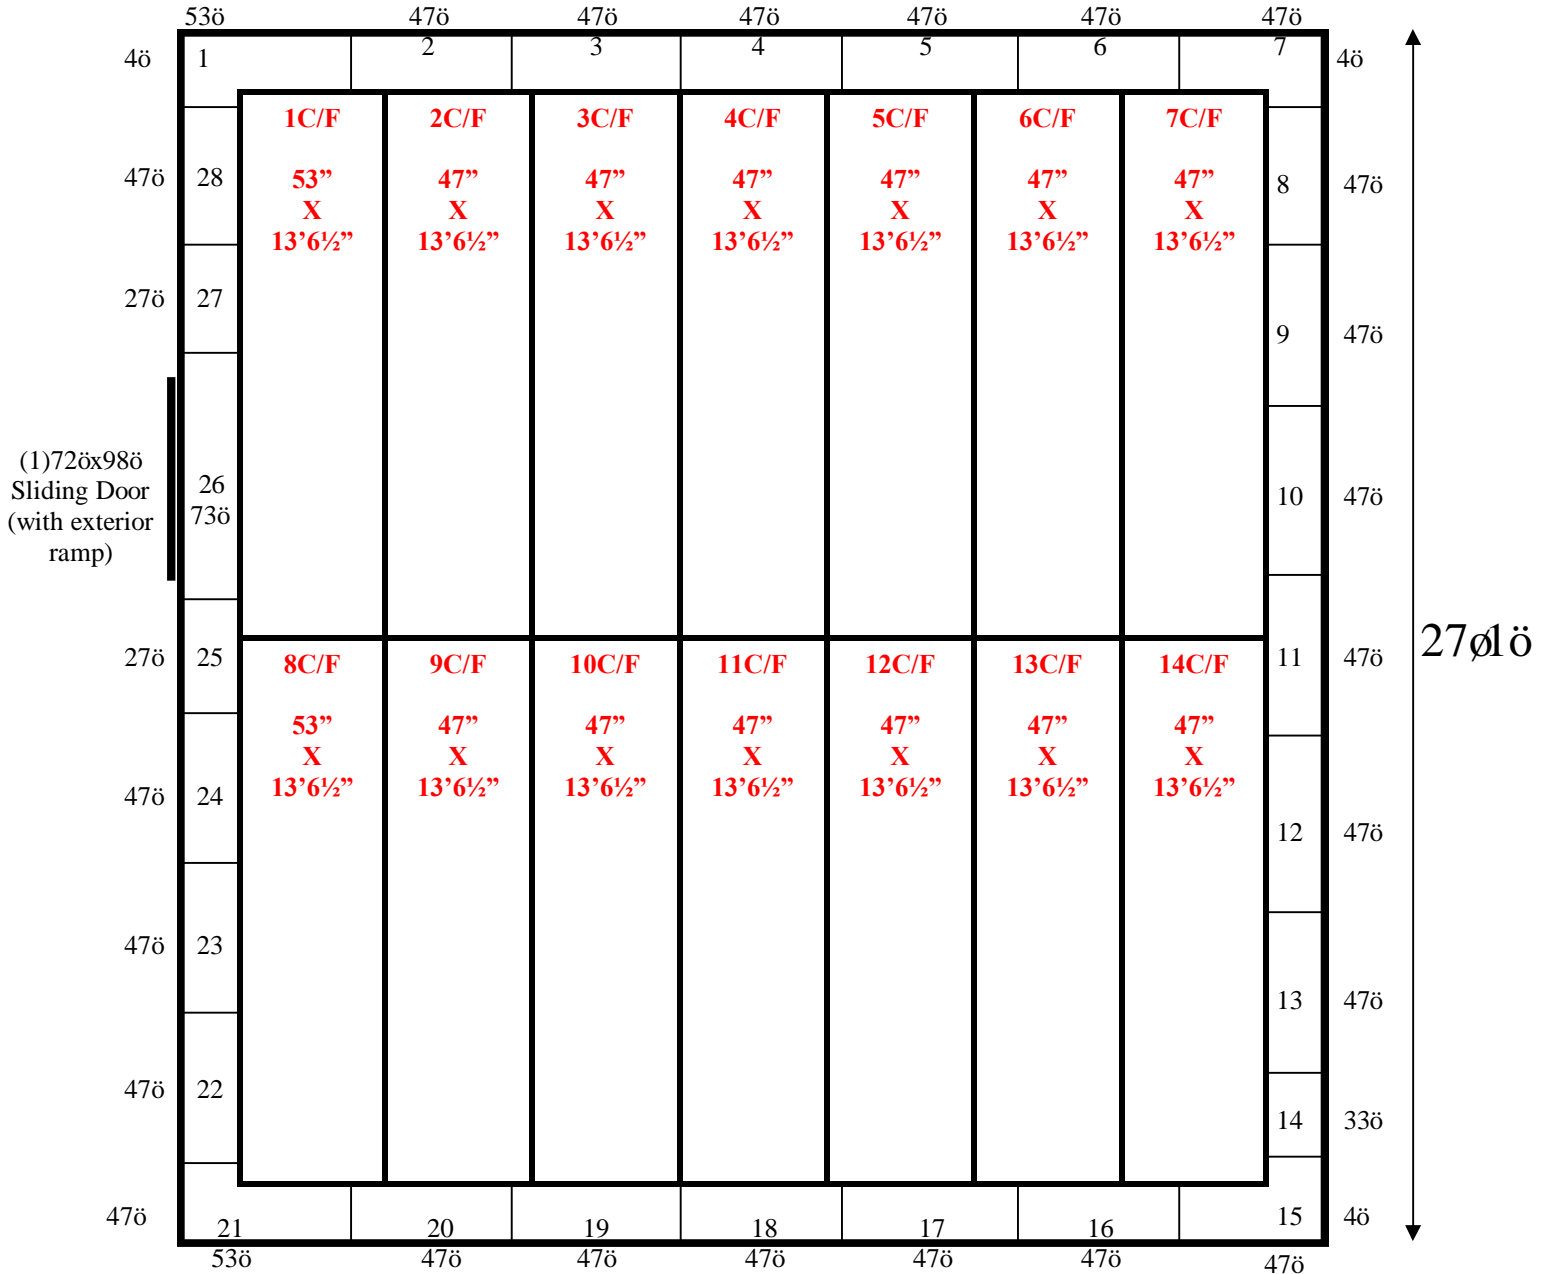

28ø

Ceiling & Floor panels layout the same.

27'1" x 28' x 10'2" H
Freezer With Floor
Wall, Ceiling & Floor Panels Diagram

116-2014
Tan
Not drawn to scale.

**27'1" x 28' x 10'2" H
Freezer With Floor**

**116-2014
Tan**

**27'1" x 28' x 10'2" H
Freezer With Floor**

**116-2014
Tan**