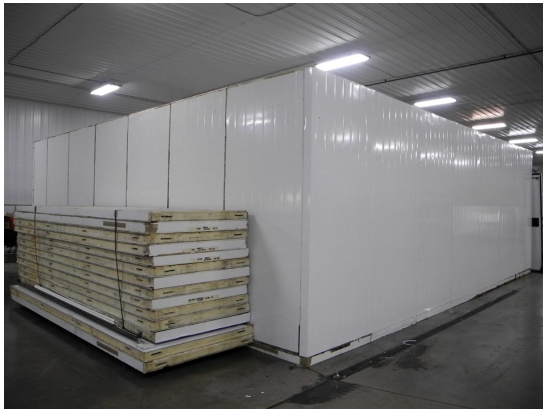

28ø

Ceiling & Floor panels layout the same.

27'1" x 28' x 10'2" H
Freezer With Floor
Wall, Ceiling & Floor Panels Diagram

116-2014
Tan
Not drawn to scale.

**27'1" x 28' x 10'2" H
Freezer With Floor**

**116-2014
Tan**

**27'1" x 28' x 10'2" H
Freezer With Floor**

**116-2014
Tan**