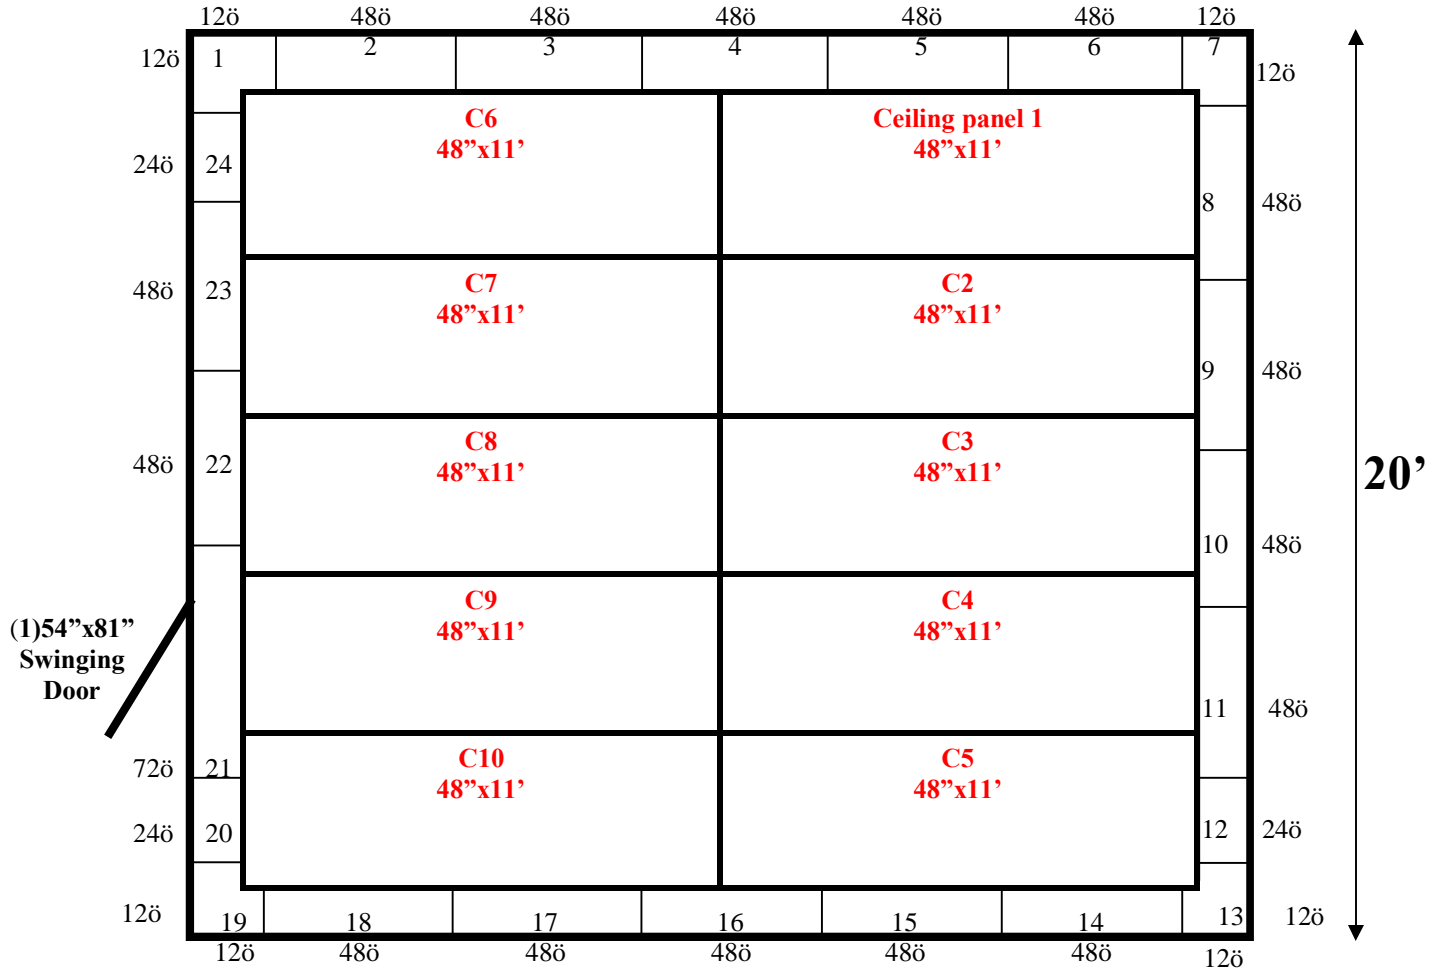

22'

20' x 22' x 10'4" H
Walk-In Cooler
Wall & Ceiling Panels Diagram

111-2014
Red
Not drawn to scale.

20' x 22' x 10'4" H
Walk-In Cooler

111-2014
Red