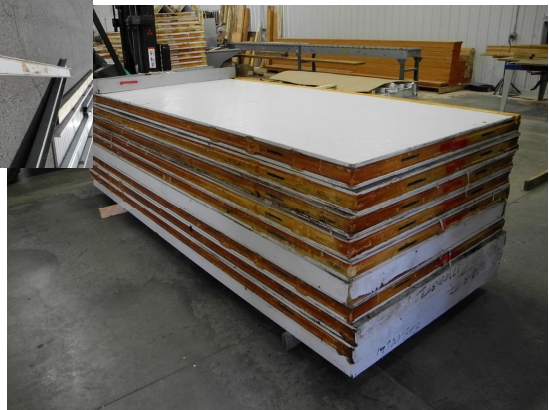

22'

20' x 22' x 10'4" H
Walk-In Cooler
Wall & Ceiling Panels Diagram

111-2014
Red
Not drawn to scale.

20' x 22' x 10'4" H
Walk-In Cooler

111-2014
Red