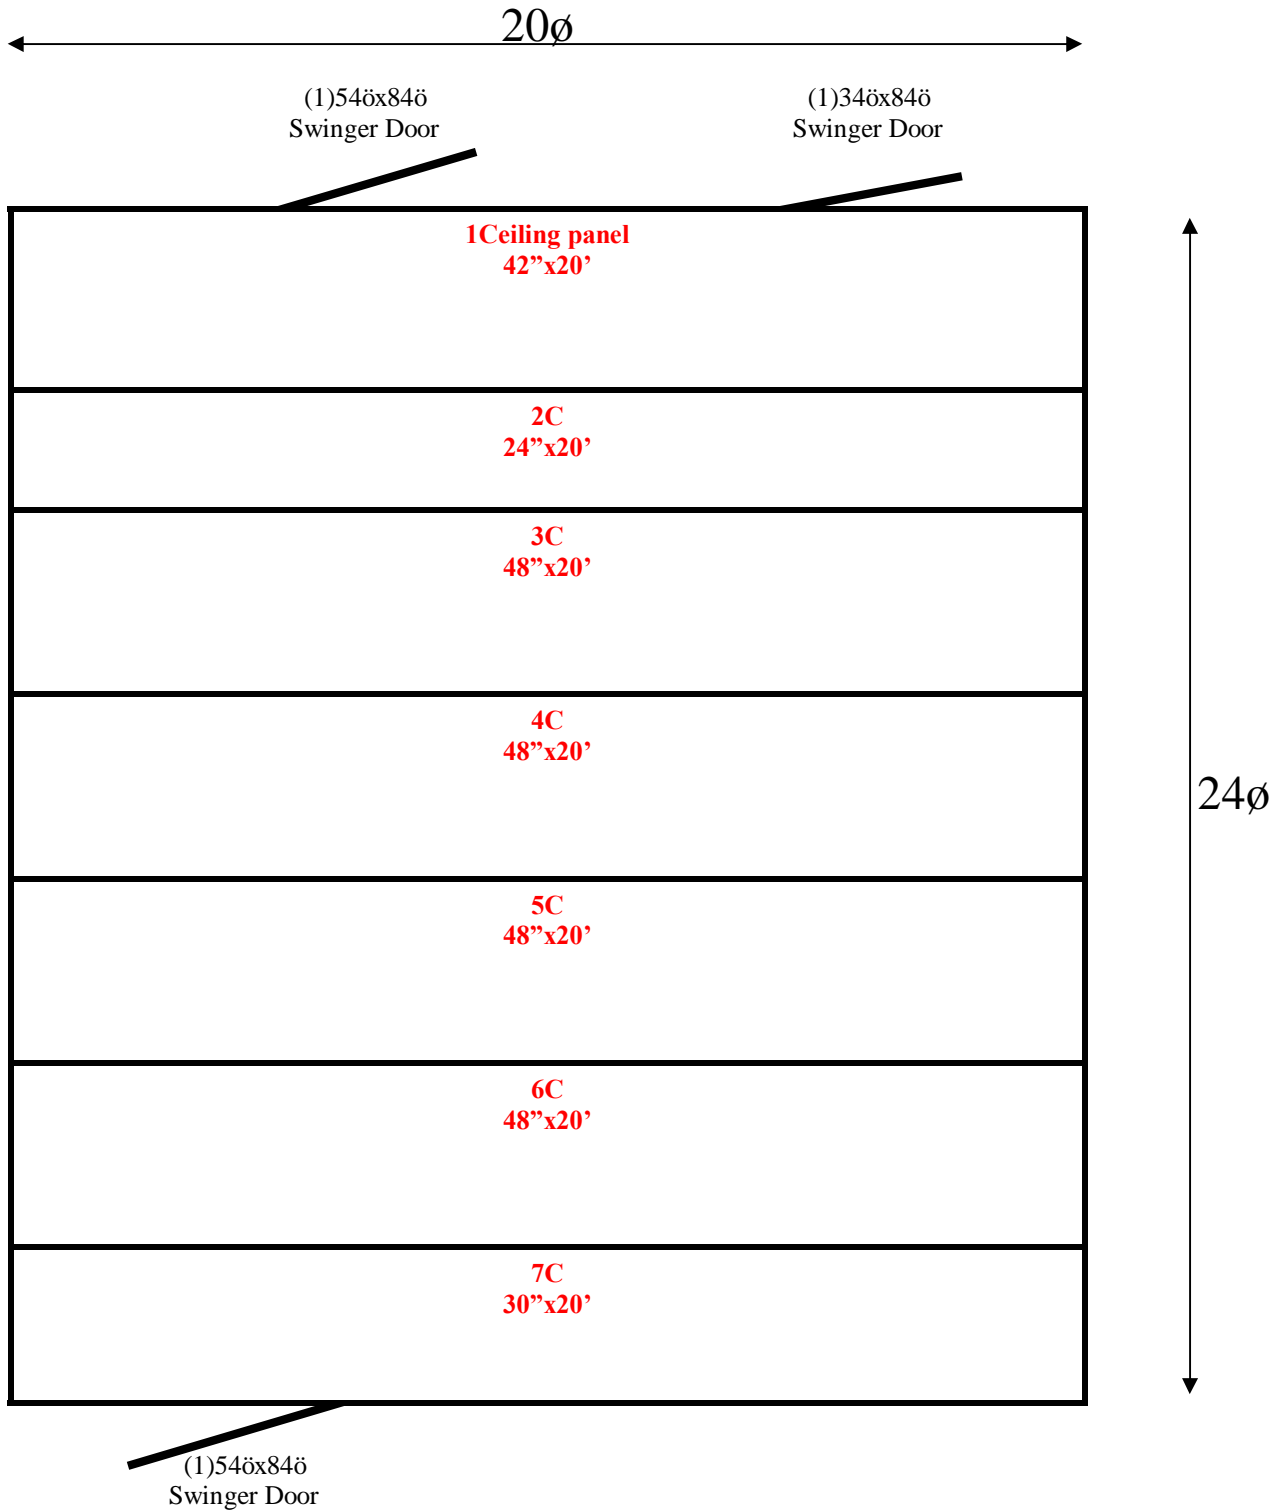

20' x 24' x 8'4" H  
Walk-In Cooler

98-2014  
Dark Blue  
Not drawn to scale.

20' x 24' x 8'4" H  
Walk-In Cooler  
Ceiling Panels Diagram

98-2014  
Dark Blue  
Not drawn to scale.

**20' x 24' x 8'4" H  
Walk-In Cooler**

**98-2014  
Dark Blue**

**20' x 24' x 8'4" H  
Walk-In Cooler**

**98-2014  
Dark Blue**