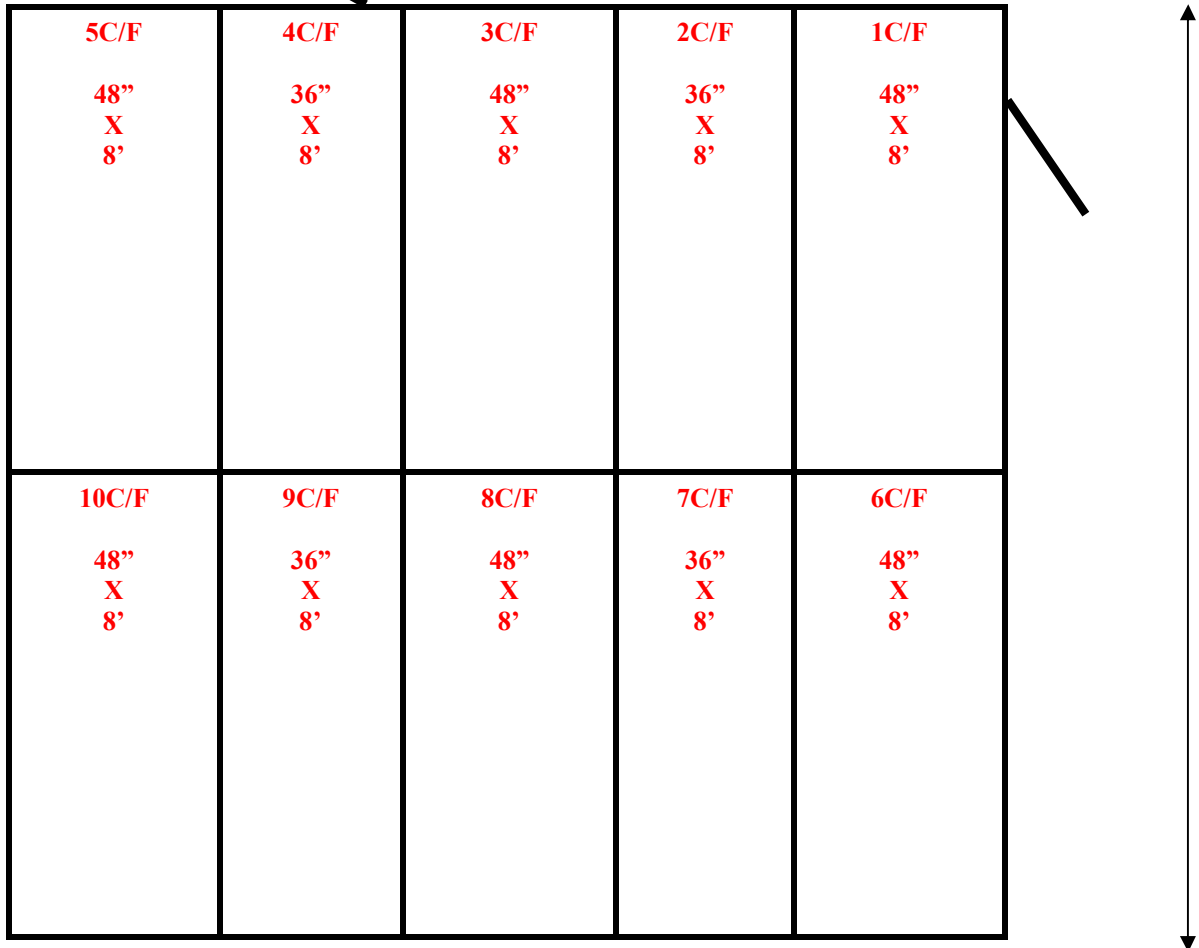

**18' x 20' x 8'6" H**  
**Walk-In Combination Cooler / Freezer**  
**Wall Panels Diagram**

**105-2014**  
**Blue**  
**Not drawn to scale.**

18ø

(1)36øx78ø  
Swinging Door

Ceiling & Floor panels layout the same.

18' x 20' x 8'6" H  
Walk-In Combination Cooler / Freezer  
Ceiling & Floor Panels Diagram

105-2014  
Blue  
Not drawn to scale.

**18' x 20' x 8'6"**  
**Walk-In Combination Cooler / Freezer**

**105-2014**  
**Blue**

**18' x 20' x 8'6"**  
**Walk-In Combination Cooler / Freezer**

**105-2014**  
**Blue**