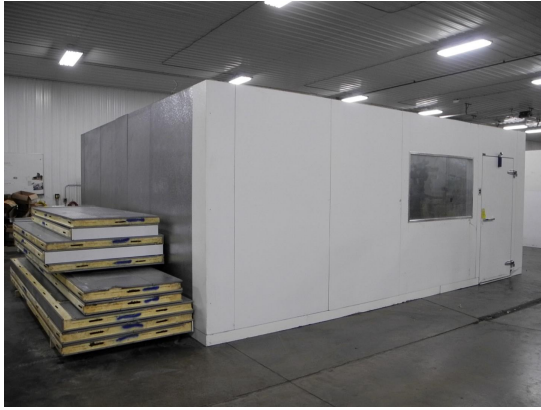

**18' x 20' x 8'6" H**  
**Walk-In Combination Cooler / Freezer**  
**Wall Panels Diagram**

**105-2014**  
**Blue**  
**Not drawn to scale.**

18ø

(1)36øx78ø  
Swinging Door

Ceiling & Floor panels layout the same.

18' x 20' x 8'6" H  
Walk-In Combination Cooler / Freezer  
Ceiling & Floor Panels Diagram

105-2014  
Blue  
Not drawn to scale.

**18' x 20' x 8'6"**  
**Walk-In Combination Cooler / Freezer**

**105-2014**  
**Blue**

**18' x 20' x 8'6"**  
**Walk-In Combination Cooler / Freezer**

**105-2014**  
**Blue**