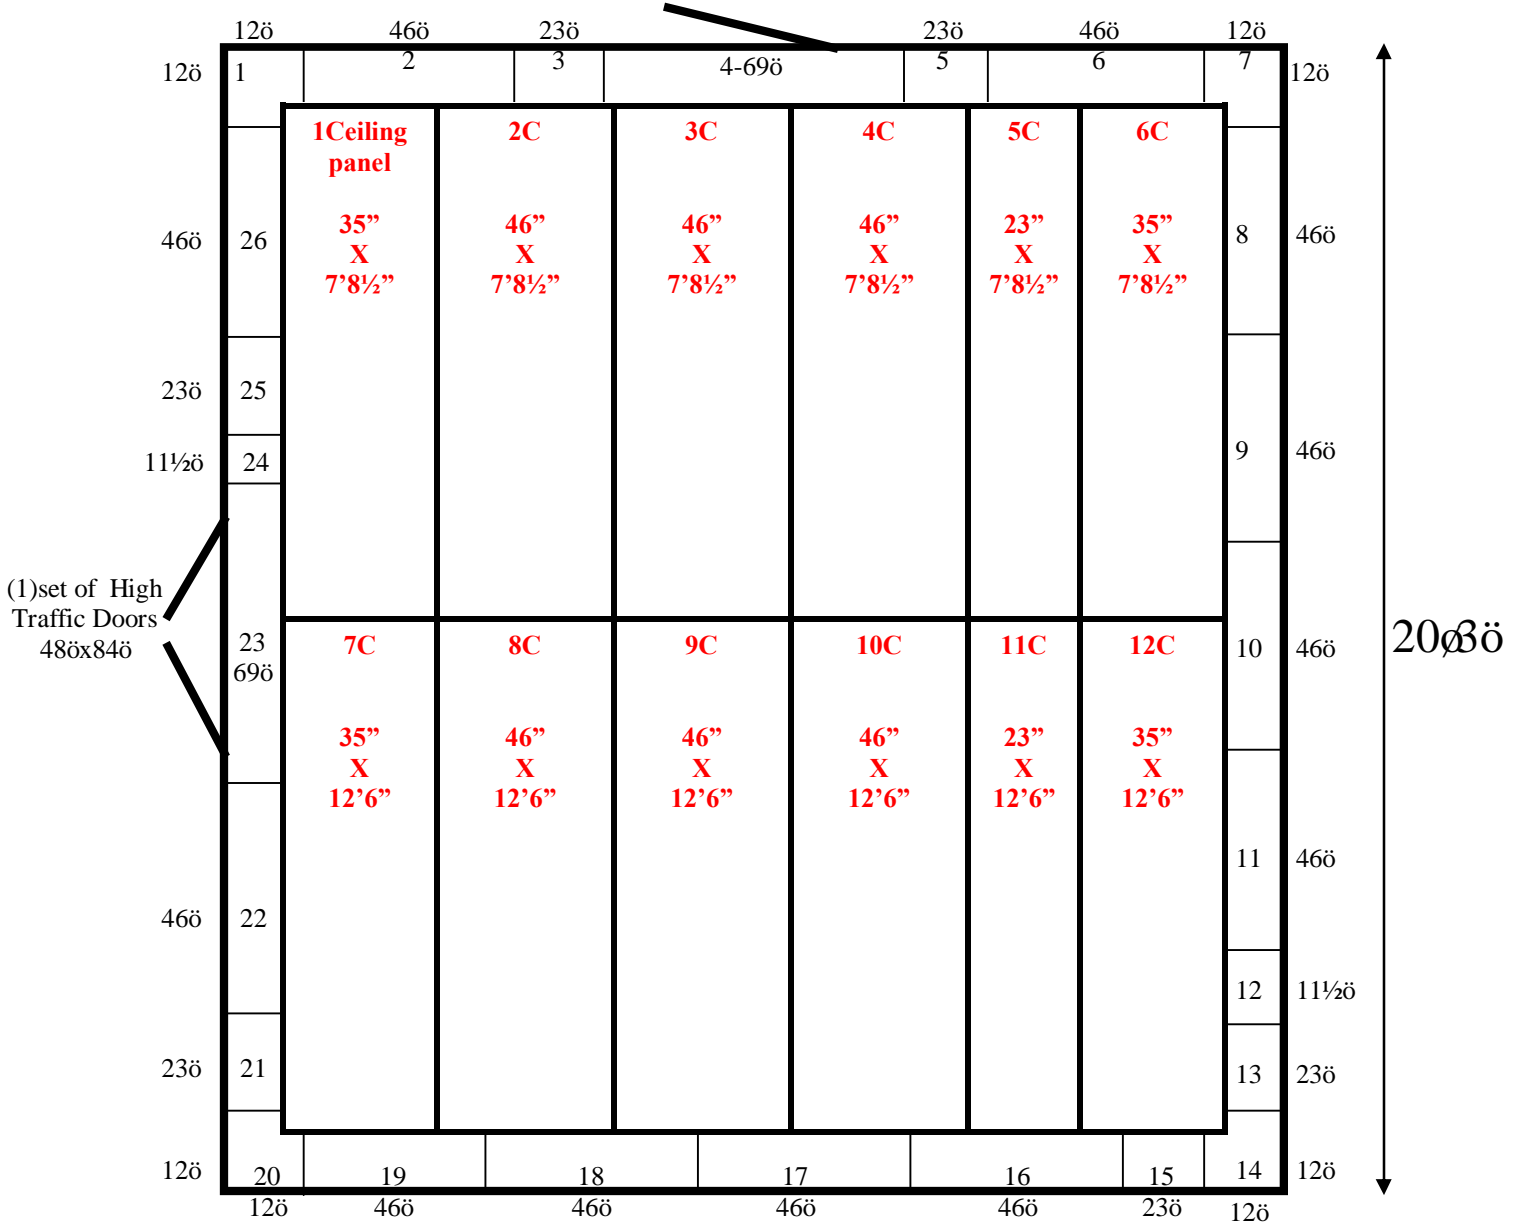

19øö

(1)54øx96ø  
Swinging Door

**19'3" x 20'3" x 10'2" H  
Drive-In Cooler or Freezer  
Wall & Ceiling Panels Diagram**

**97-2014  
No color  
Not drawn to scale.**

**19'3" x 20'3" x 10'2" H  
Drive-In Cooler or Freezer**

**97-2014  
No color**