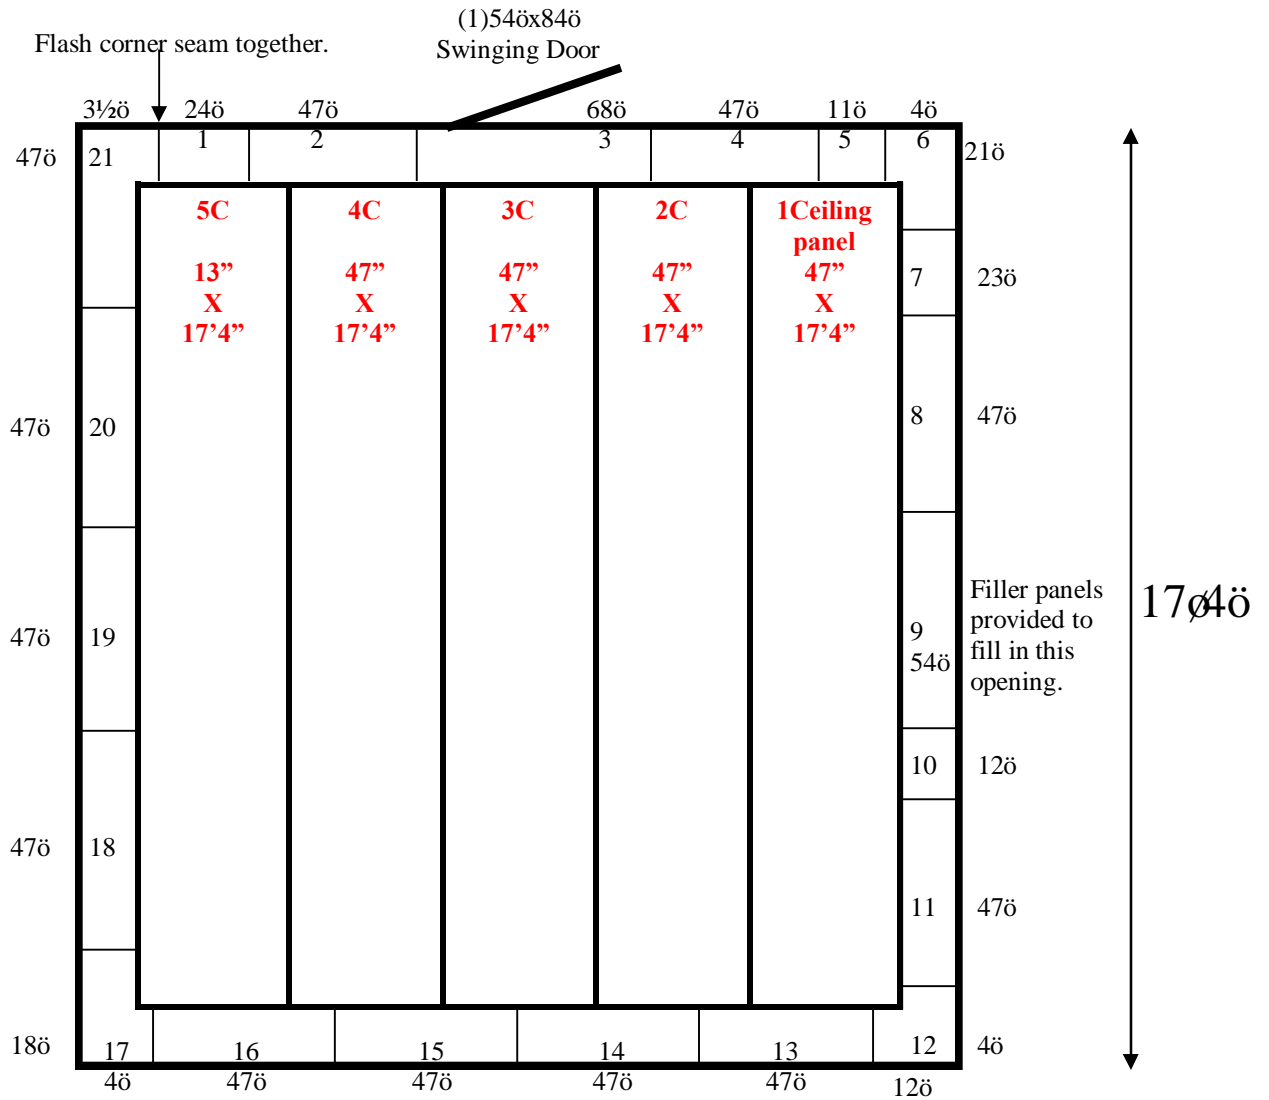

17øö

17'1" x 17'4" x 8'8" H  
Walk-In Cooler or Freezer  
Wall & Ceiling Panels Diagram

89-2014  
Blue  
Not drawn to scale.

**17'1" x 17'4" x 8'8" H  
Walk-In Cooler or Freezer**

**89-2014  
Blue**