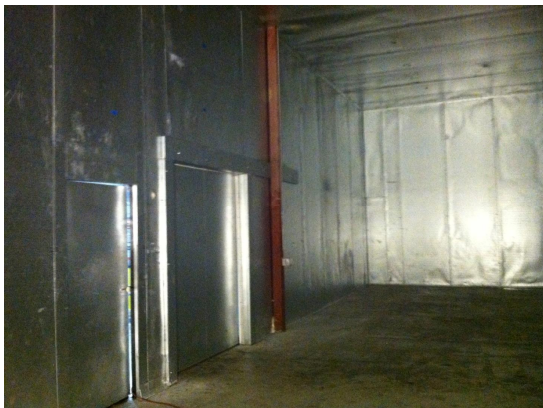

Notes:  
 #14 and #16 are cut panels & flashed to next panels.  
 1/1A, 15/15A, 22/22A, 35/35A are double stack corners.  
 5/5A double stack (swinging door).  
 Ceiling lag bolts down to walls.

**23'5" x 50'5" x 16'6" H**  
**Drive-In Cooler**  
**Wall & Ceiling Panels Diagram**

**84-2014**  
**FL Green**  
**Not drawn to scale.**

**23'5" x 50'5" x 16'6" H  
Drive-In Cooler**

**84-2014  
FL Green**

**23'5" x 50'5" x 16'6" H  
Drive-In Cooler**

**84-2014  
FL Green**

**23'5" x 50'5" x 16'6" H  
Drive-In Cooler**