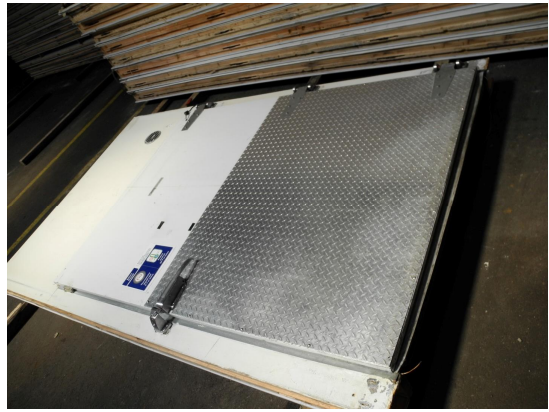

**25' x 25' x 16' H  
Drive-In Cooler or Freezer  
Wall & Ceiling Panels Diagram**

**42-2014  
Blue  
Not drawn to scale.**

**25' x 25' x 16' H  
Drive-In Cooler or Freezer**

**51-2014  
No Color**

**25' x 25' x 16' H  
Drive-In Cooler or Freezer**

**51-2014  
No Color**

**25' x 25' x 16' H**  
**Drive-In Cooler or Freezer**

**51-2014**  
**No Color**