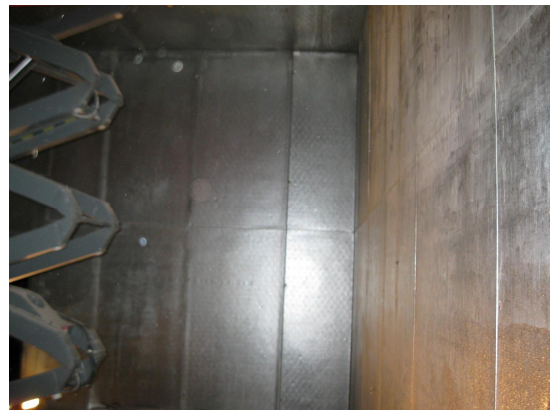

**25' x 25' x 16' H  
Drive-In Cooler or Freezer  
Wall & Ceiling Panels Diagram**

**42-2014  
Blue  
Not drawn to scale.**

**25' x 25' x 16' H  
Drive-In Cooler or Freezer**

**51-2014  
No Color**

**25' x 25' x 16' H  
Drive-In Cooler or Freezer**