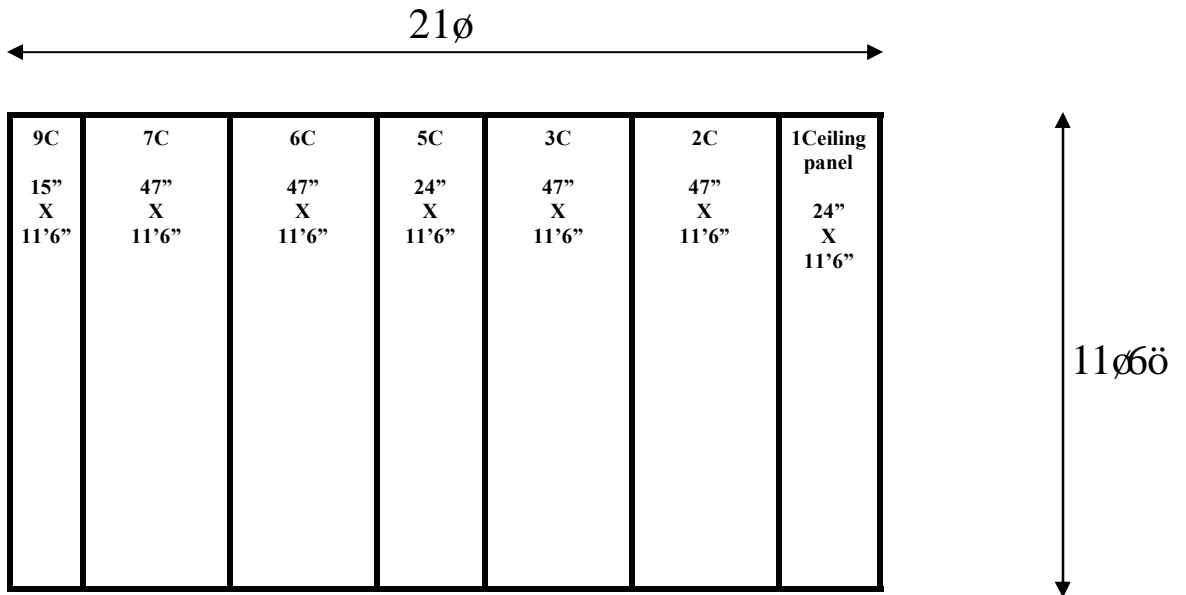

11'6" x 21' x 8'8" H
Walk-In Combination Cooler / Freezer
Wall Panel Diagrams

89-2014
Red
Not drawn to scale.

#4C and #8C extra panels

11'6" x 21' x 8'8" H
Walk-In Combination Cooler / Freezer
Ceiling & Floor Panel Diagrams

89-2014
Red
Not drawn to scale.

11'6" x 21' x 8'8" H
Walk-In Combination Cooler / Freezer

89-2014
No color