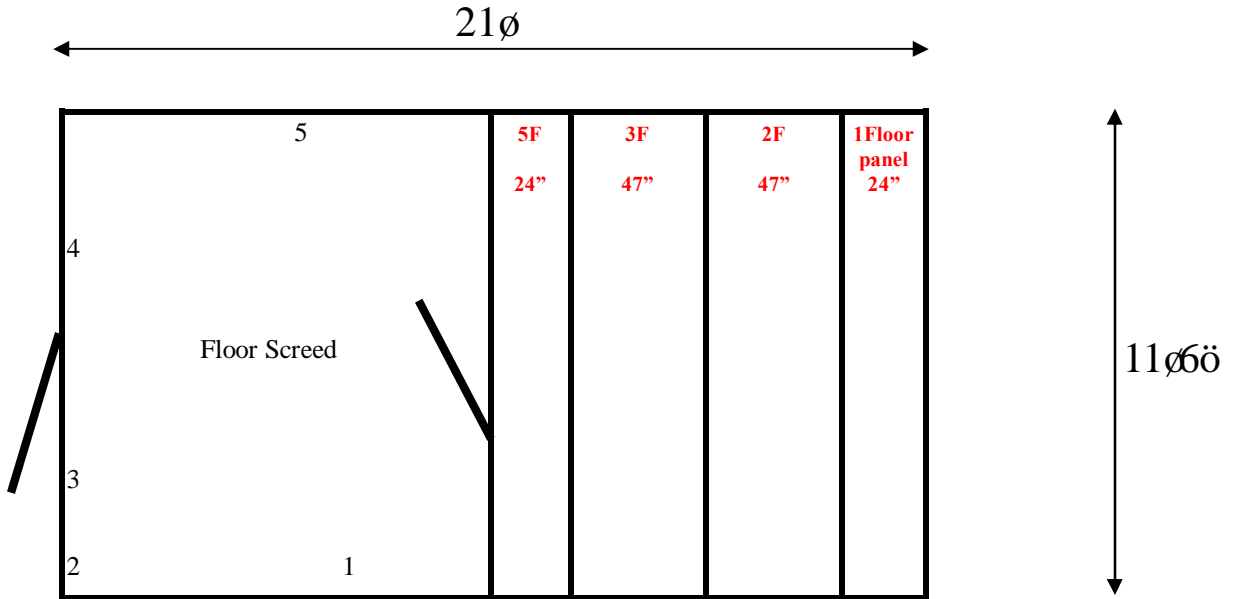

11'6" x 21' x 8'8" H
Walk-In Combination Cooler / Freezer
Wall Panel Diagrams

89-2014
Red
Not drawn to scale.

#4C and #8C extra panels

11'6" x 21' x 8'8" H
Walk-In Combination Cooler / Freezer
Ceiling & Floor Panel Diagrams

89-2014
Red
Not drawn to scale.

11'6" x 21' x 8'8" H
Walk-In Combination Cooler / Freezer

89-2014
No color