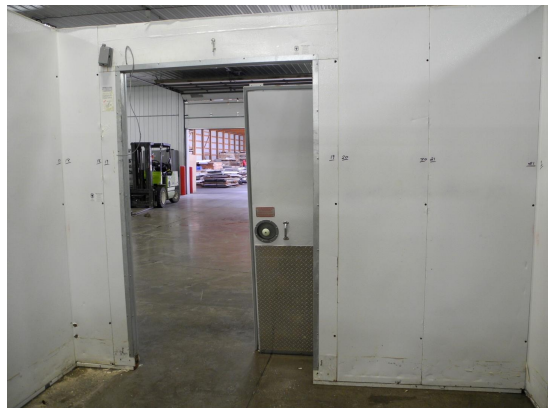

11'6" x 21' x 8'8" H
Walk-In Combination Cooler / Freezer
Wall Panel Diagrams

89-2014
Red
Not drawn to scale.

#4C and #8C extra panels

11'6" x 21' x 8'8" H
Walk-In Combination Cooler / Freezer
Ceiling & Floor Panel Diagrams

89-2014
Red
Not drawn to scale.

11'6" x 21' x 8'8" H
Walk-In Combination Cooler / Freezer

89-2014
No color