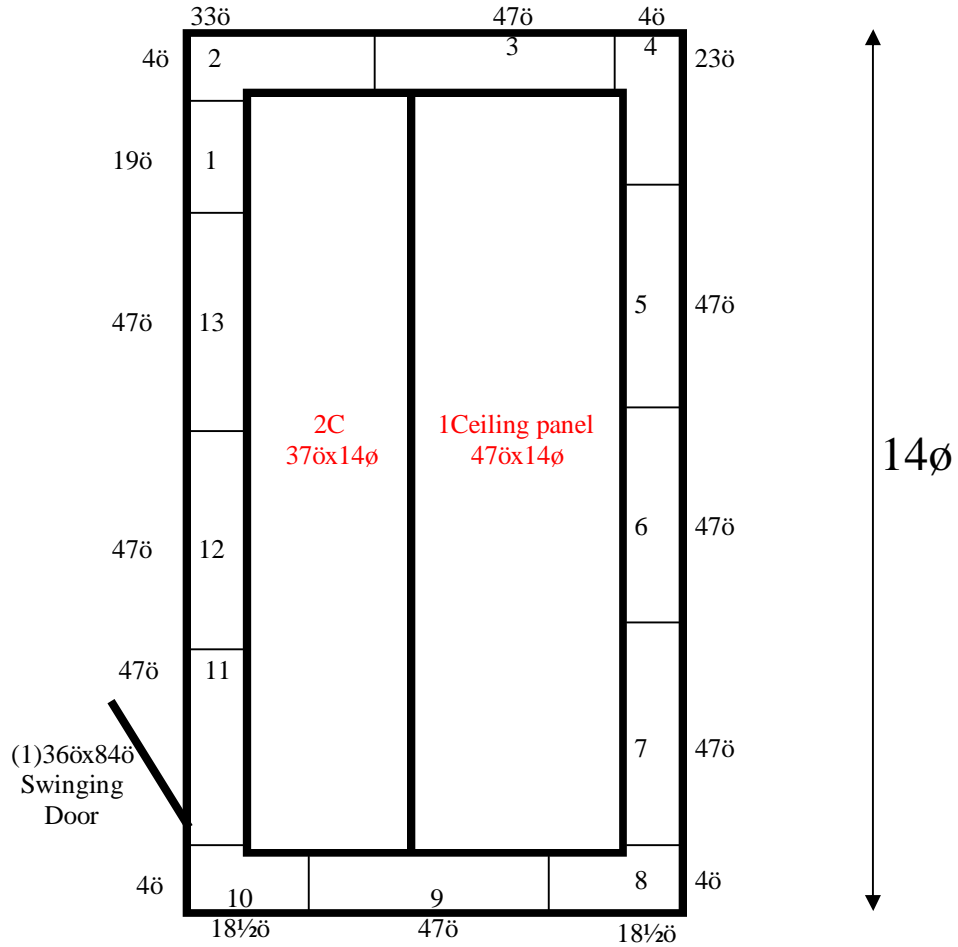

7ø

7' x 14' x 9 1/4" H
Walk-In Cooler or Freezer
Wall & Ceiling Panels Diagram

86-2014
Blue
Not drawn to scale.

**7' x 14' x 9'4" H
Walk In Cooler or Freezer**

**86-2014
Blue**