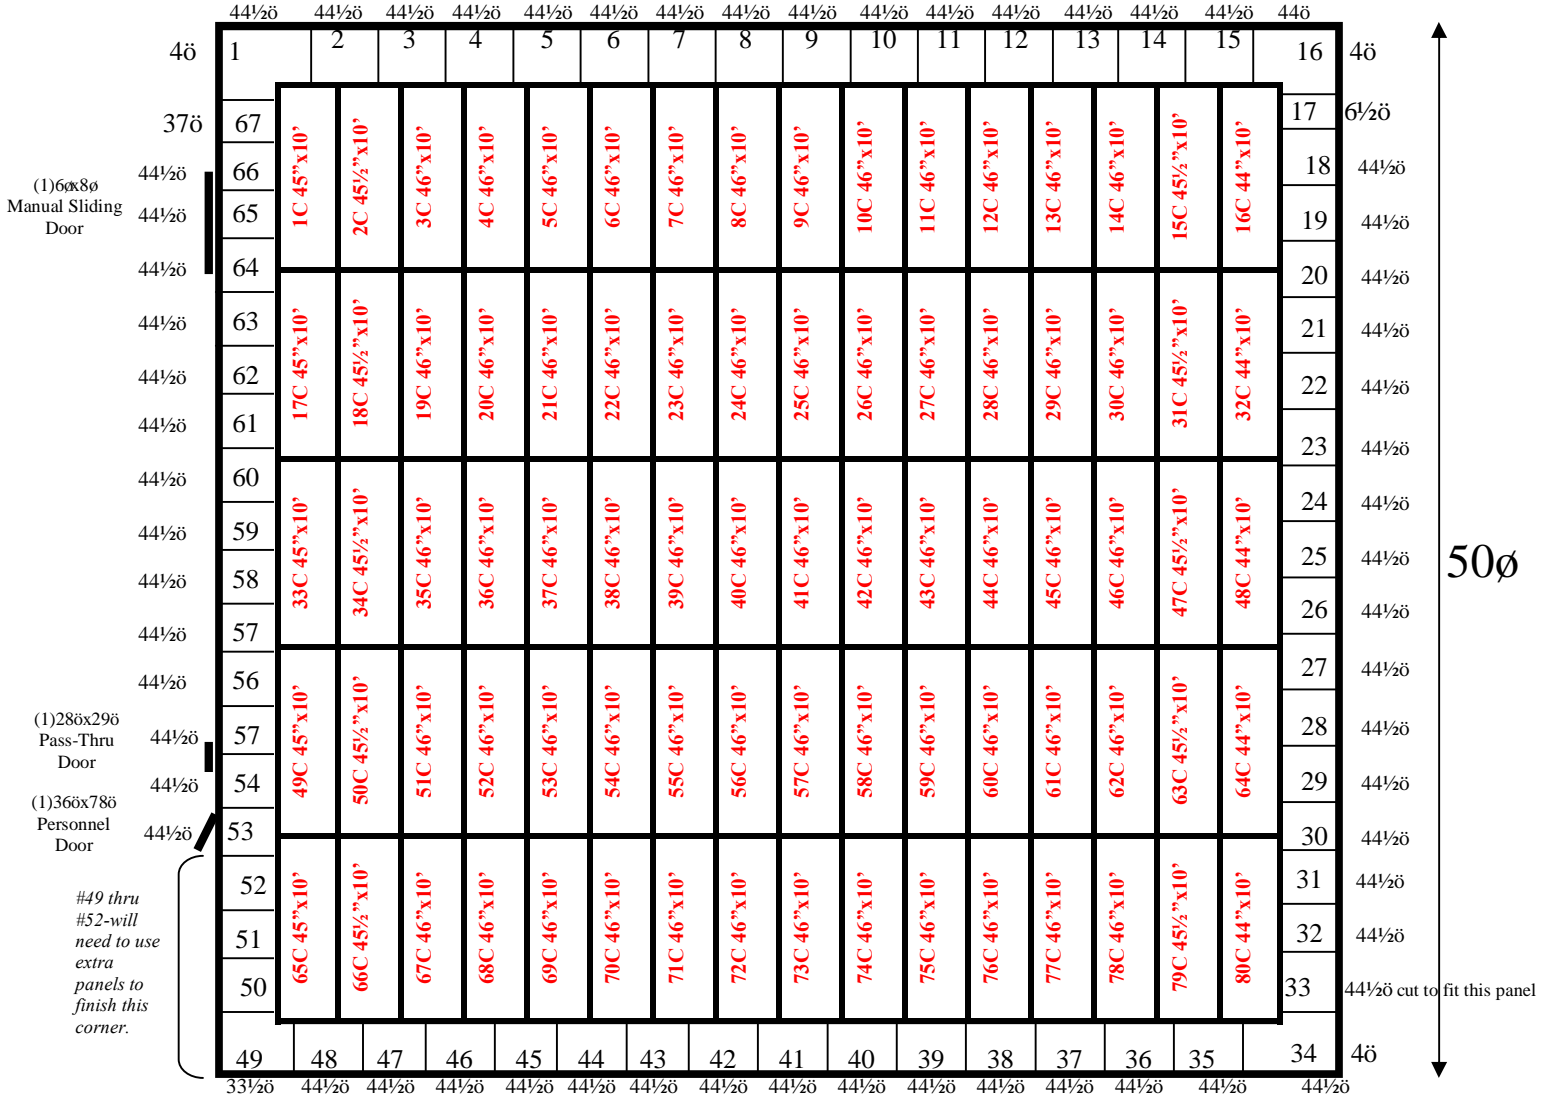

60ø

Panels #81C thru #96C extra ceiling panels.
Panels #31 and #32 extra wall panels.

**50' x 60' x 10'4" H
Drive-In Cooler or Freezer
Wall & Ceiling Panels Diagram**

**78-2014
No color
Not drawn to scale.**

**50' x 60' x 10'4" H
Drive-In Cooler or Freezer**

**78-2014
No color**

50' x 60' x 10'4" H
Drive-In Cooler or Freezer

78-2014
No color

50' x 60' x 10'4" H
Drive-In Cooler or Freezer

78-2014
No color