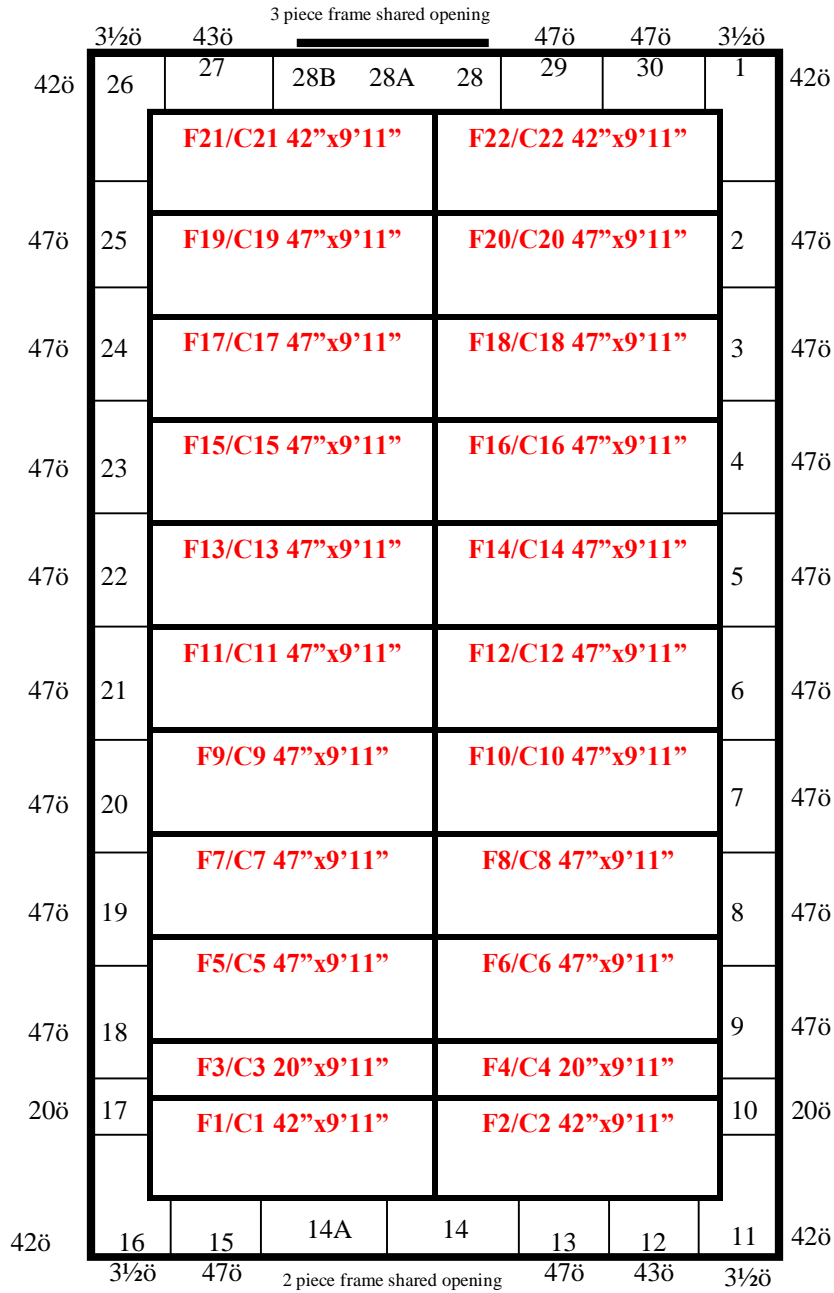

20ø

(1)6øx7ø
Manual Sliding Door
(with exterior ramp)

40ø1ö

(1)6øx7øOpening(filler panels provided)

20' x 40'1" x 8'7" H
Walk-In Freezer With Floor
Wall, Ceiling & Floor Panels Diagram

76-2014
No color
Not drawn to scale.

**20' x 40'1" x 8'7" H
Walk-In Freezer With Floor**

**76-2014
No color**

20' x 40'1" x 8'7" H
Walk-In Freezer With Floor

76-2014
No color