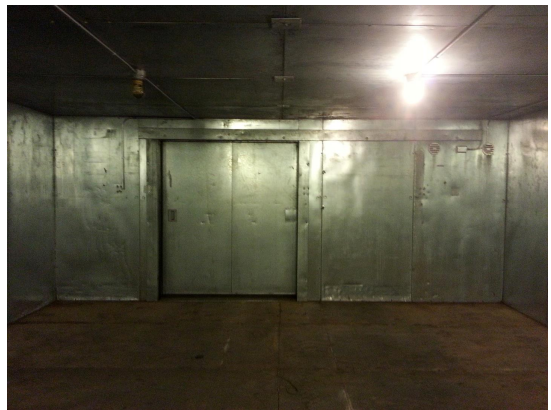

20ø

(1)6øx7ø
Manual Sliding Door
(with exterior ramp)

40ø1ö

(1)6øx7øOpening(filler panels provided)

20' x 40'1" x 8'7" H
Walk-In Freezer With Floor
Wall, Ceiling & Floor Panels Diagram

76-2014
No color
Not drawn to scale.

**20' x 40'1" x 8'7" H
Walk-In Freezer With Floor**

**76-2014
No color**

20' x 40'1" x 8'7" H
Walk-In Freezer With Floor

76-2014
No color