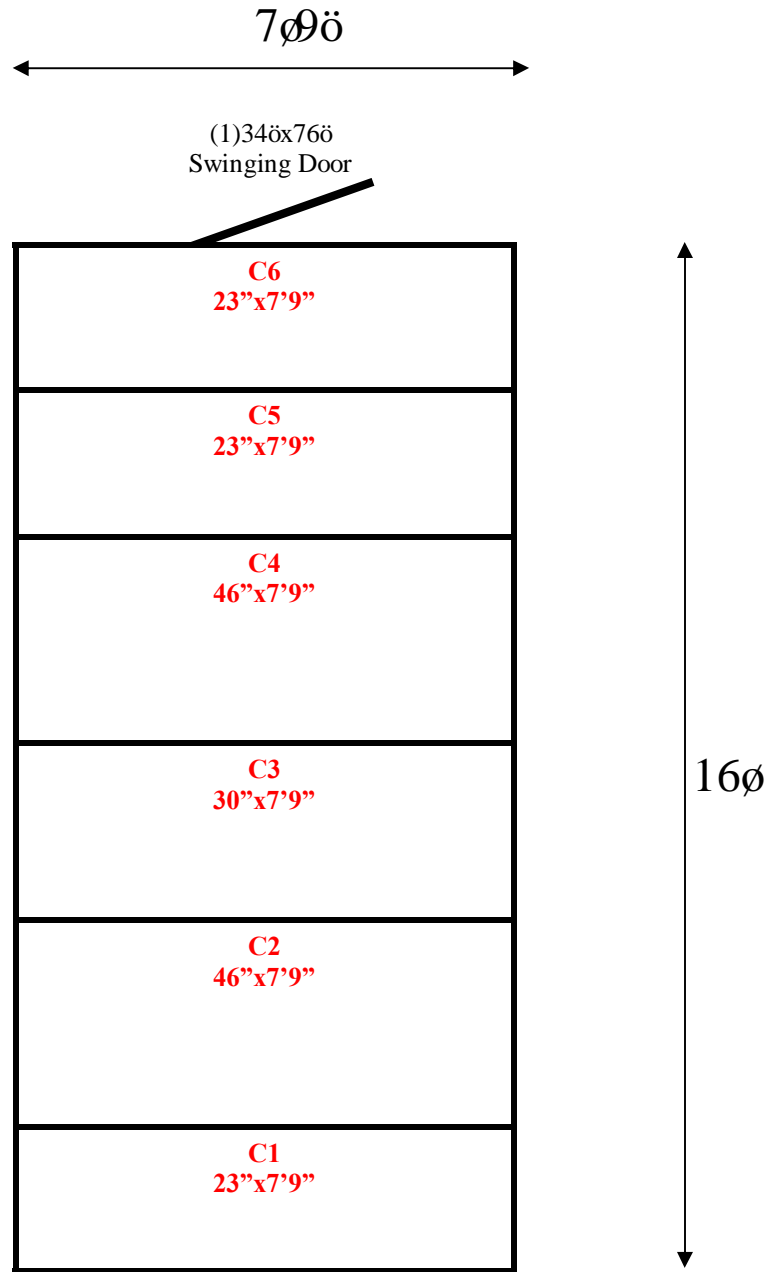

7'9" x 16' x 7'6" H
Walk-In Combination Cooler / Freezer
Wall Panels Diagram

83-2014
No color
Not drawn to scale.

7'9" x 16' x 7'6" H
Walk-In Combination Cooler / Freezer
Ceiling Panels Diagram

83-2014
No color
Not drawn to scale.

7'9" x 16' x 7'6" H
Walk-In Combination Cooler / Freezer

83-2014
No color

7'9" x 16' x 7'6" H
Walk-In Combination Cooler / Freezer

83-2014
No color