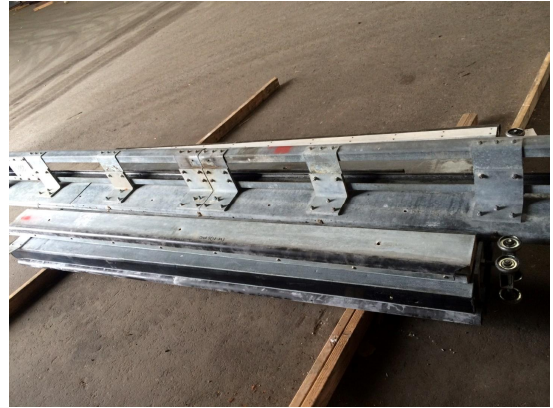

Ceiling lag bolts down to walls.

**19'8" x 30' x 16' H
Drive-In Cooler
Wall & Ceiling Panels Diagram**

**86-2014
Black
Not drawn to scale.**

**19'8" x 30' x 16' H
Drive-In Cooler**

**86-2014
Black**

**19'8" x 30' x 16' H
Drive-In Cooler**

**86-2014
Black**