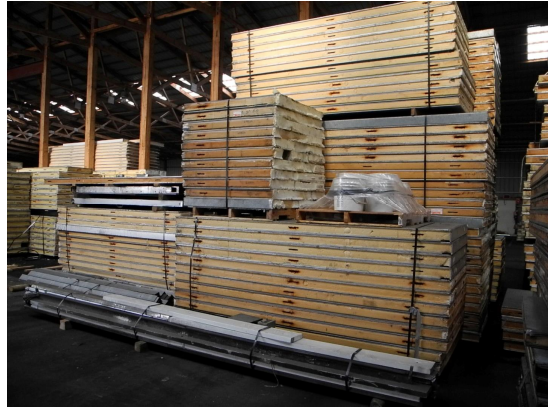

86ø

Last row of ceiling hung by 2x6 boards & threaded rods.

**44'2" x 86' x 11'8" H**  
**Drive-In Cooler or Freezer**  
**Ceiling Panels Diagram**

**72-2014**  
**No color**  
**Not drawn to scale.**

**44'2" x 86' x 11'8" H**  
**Drive-In Cooler or Freezer**

**72-2014**  
**No color**

**44'2" x 86' x 11'8" H  
Drive-In Cooler or Freezer**

**72-2014  
No color**

**44'2" x 86' x 11'8" H  
Drive-In Cooler or Freezer**

**72-2014  
No color**

**44'2" x 86' x 11'8" H**  
**Drive-In Cooler or Freezer**