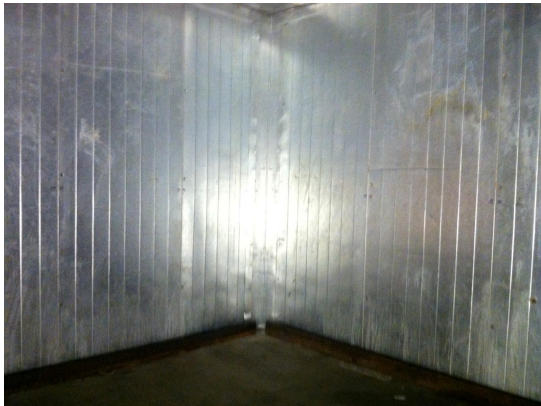

86ø

Last row of ceiling hung by 2x6 boards & threaded rods.

**44'2" x 86' x 11'8" H**  
**Drive-In Cooler or Freezer**  
**Ceiling Panels Diagram**

**72-2014**  
**No color**  
**Not drawn to scale.**

**44'2" x 86' x 11'8" H**  
**Drive-In Cooler or Freezer**

**72-2014**  
**No color**

**44'2" x 86' x 11'8" H  
Drive-In Cooler or Freezer**

**72-2014  
No color**

**44'2" x 86' x 11'8" H  
Drive-In Cooler or Freezer**

**72-2014  
No color**

**44'2" x 86' x 11'8" H**  
**Drive-In Cooler or Freezer**