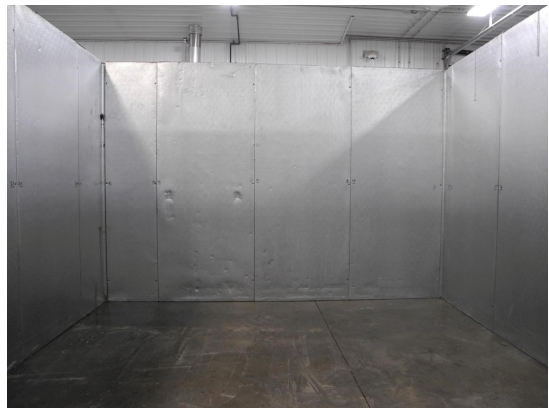

17'4" x 28' x 10'2" H
Combination Walk-In Cooler / Freezer
Wall & Ceiling Panels Diagram

74-2014
Black
Not drawn to scale.

**17'4" x 28' x 10'2" H
Combination Walk-In Cooler / Freezer**

**74-2014
Black**

17'4" x 28' x 10'2" H
Combination Walk-In Cooler / Freezer

74-2014
Black