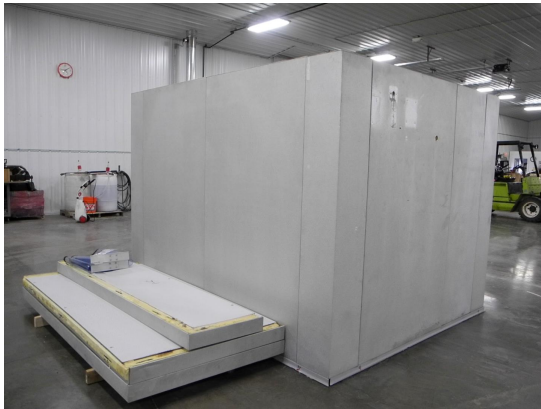

7'9" x 9'8" x 7'4" H
Walk-In Cooler or Freezer
Wall & Ceiling Panels Diagram

30-2014
No color
Not drawn to scale.

7'9" x 9'8" x 7'4" H
Walk-In Cooler or Freezer

30-2014
No color