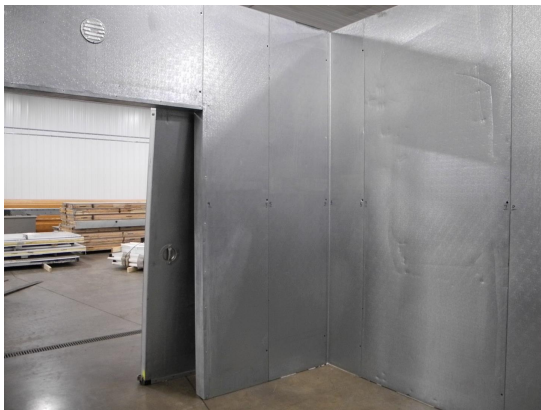

14' x 14' x 10' H
Walk-In Cooler or Freezer
Wall & Ceiling Panels Diagram

75-2014
Yellow
Not drawn to scale.

**14' x 14' x 10' H
Walk-In Cooler or Freezer**

**75-2014
Yellow**