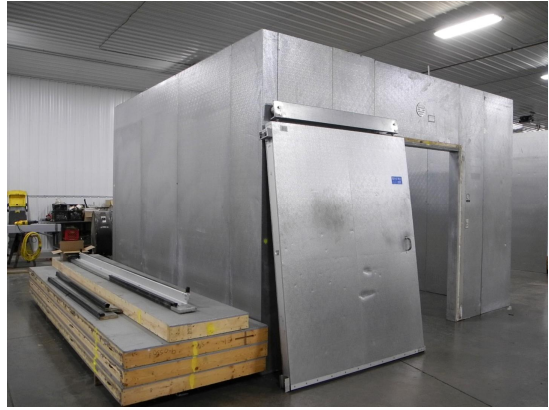

14' x 14' x 10' H
Walk-In Cooler or Freezer
Wall & Ceiling Panels Diagram

75-2014
Yellow
Not drawn to scale.

**14' x 14' x 10' H
Walk-In Cooler or Freezer**

**75-2014
Yellow**