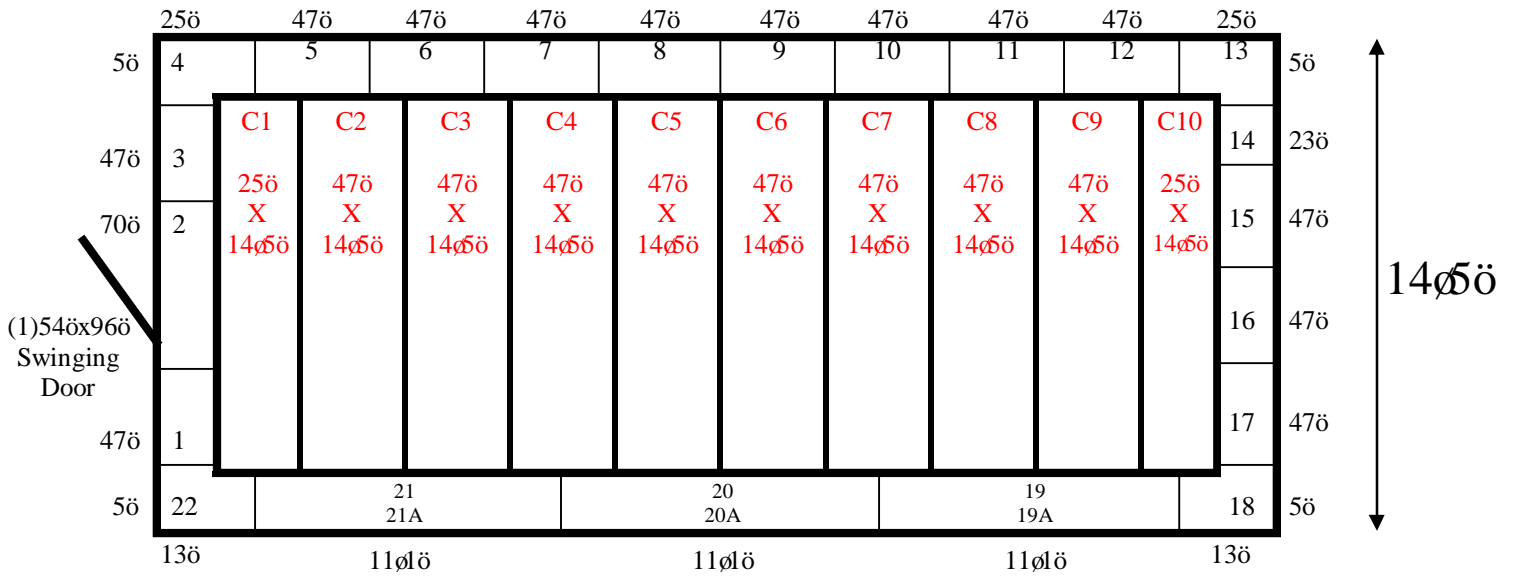

35øö

(13) Glass Doors 30øx73ø

Notes:

Flash #18 to #19, #20 to #21 and #21 to #22 on bottom glass door panel all cams cut.

14'5" x 35'6" x 10'2" H
Glass Door Cooler
Wall & Ceiling Panels Diagram

47-2014
Pink Black
Not drawn to scale.

**14'5" x 35'6" x 10'2" H
Glass Door Cooler**

**34-2014
Red**