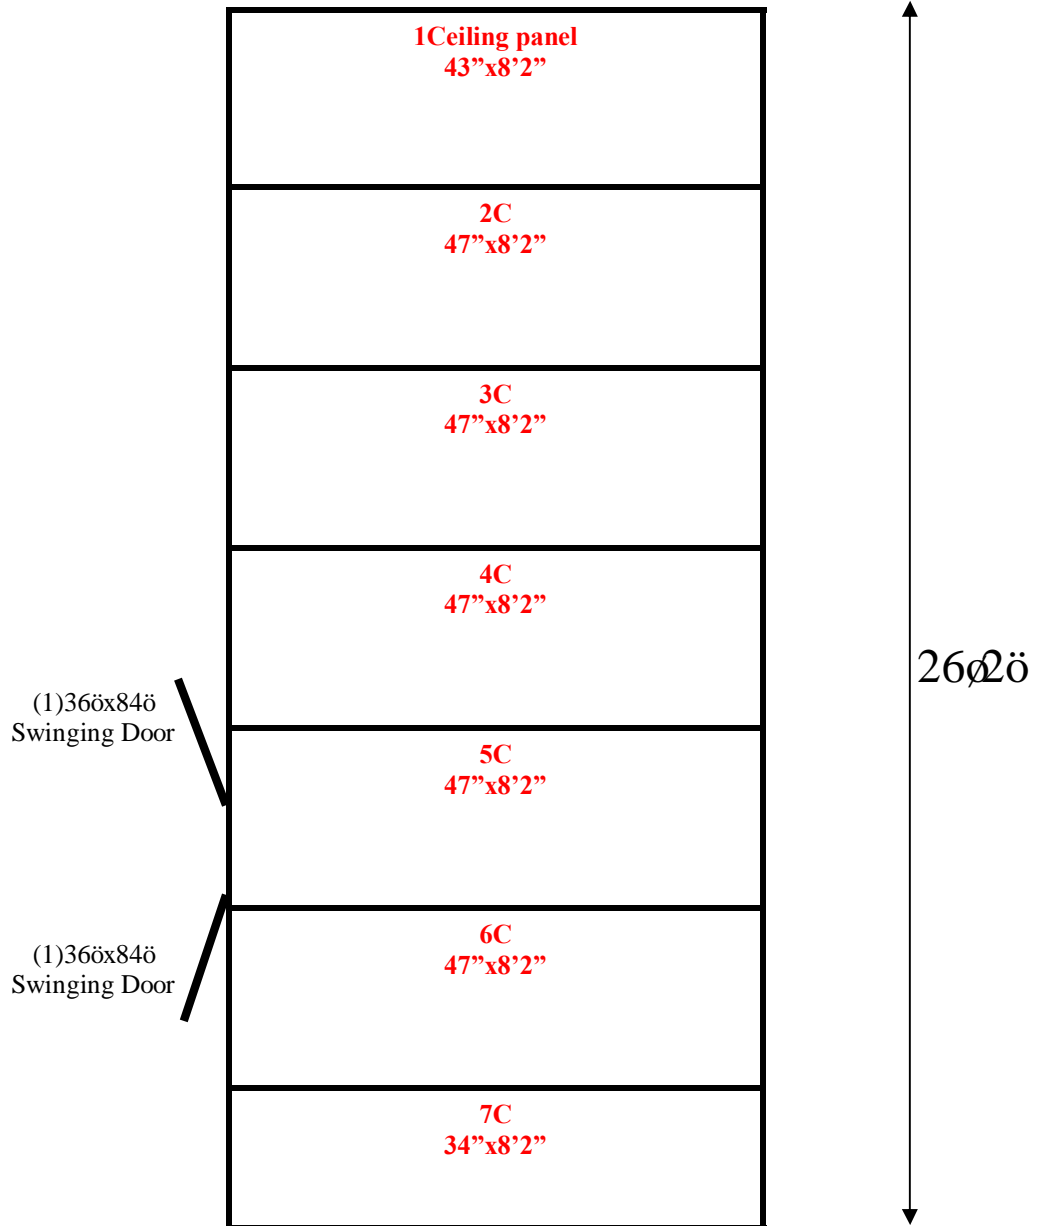

8ø2ö

8'2" x 26'2" x 9' H
Combination Walk-In Cooler / Freezer
Wall Panels Diagram

58-2014
Black
Not drawn to scale.

8'0"

8'2" x 26'2" x 9' H
Combination Walk-In Cooler / Freezer
Ceiling Panels Diagram

58-2014
Black
Not drawn to scale.

**8'2" x 26'2" x 9' H
Combination Walk-In Cooler / Freezer**

**58-2014
Black**