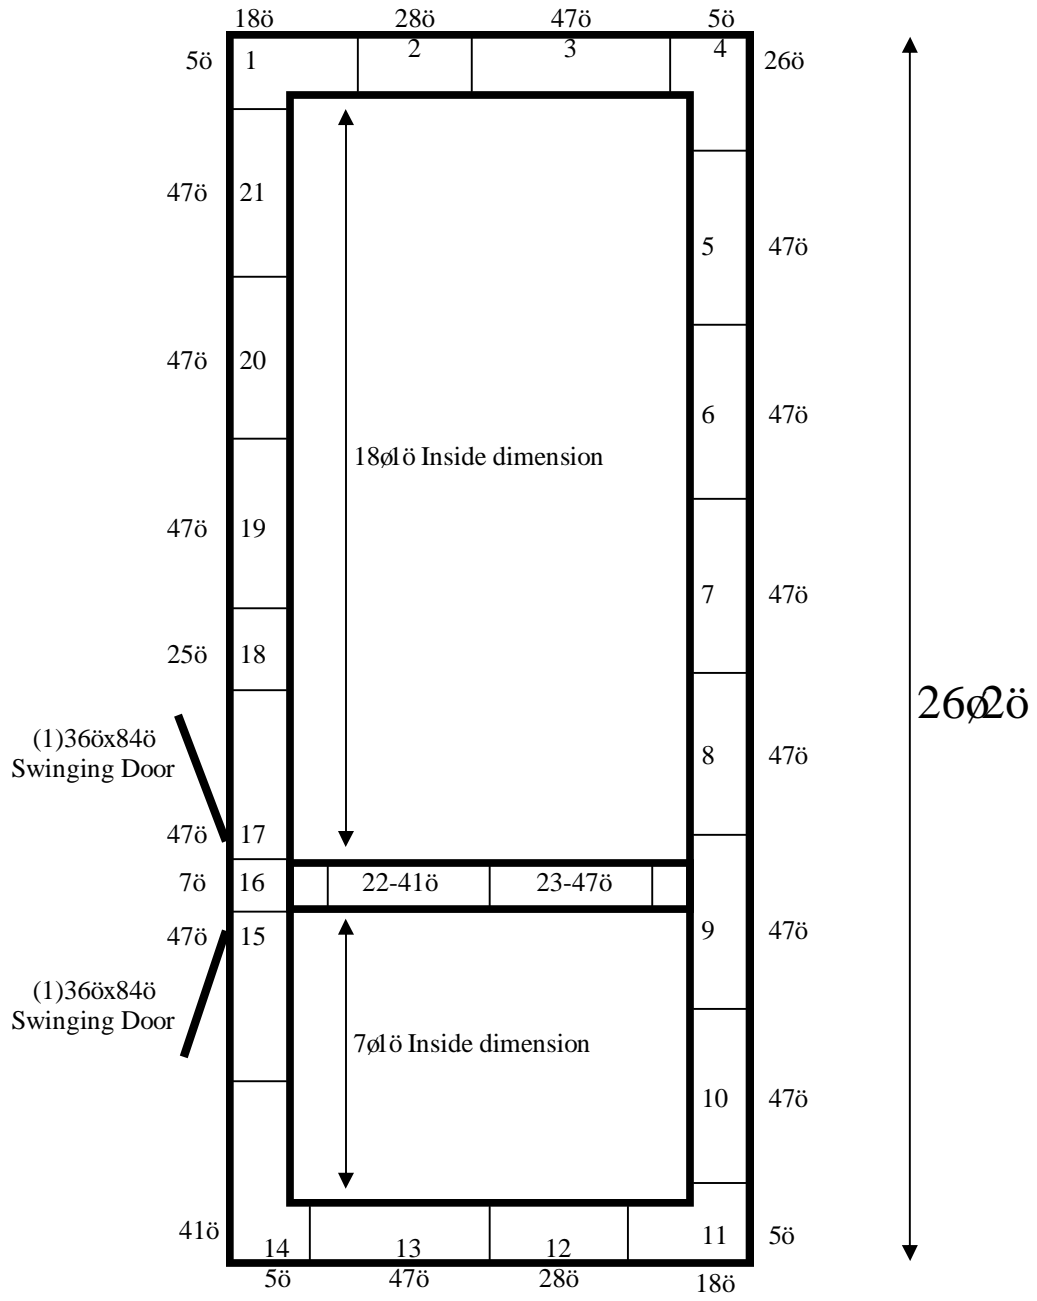

8ø2ö

8'2" x 26'2" x 9' H
Combination Walk-In Cooler / Freezer
Wall Panels Diagram

58-2014
Black
Not drawn to scale.

8'0"

8'2" x 26'2" x 9' H
Combination Walk-In Cooler / Freezer
Ceiling Panels Diagram

58-2014
Black
Not drawn to scale.

**8'2" x 26'2" x 9' H
Combination Walk-In Cooler / Freezer**

**58-2014
Black**