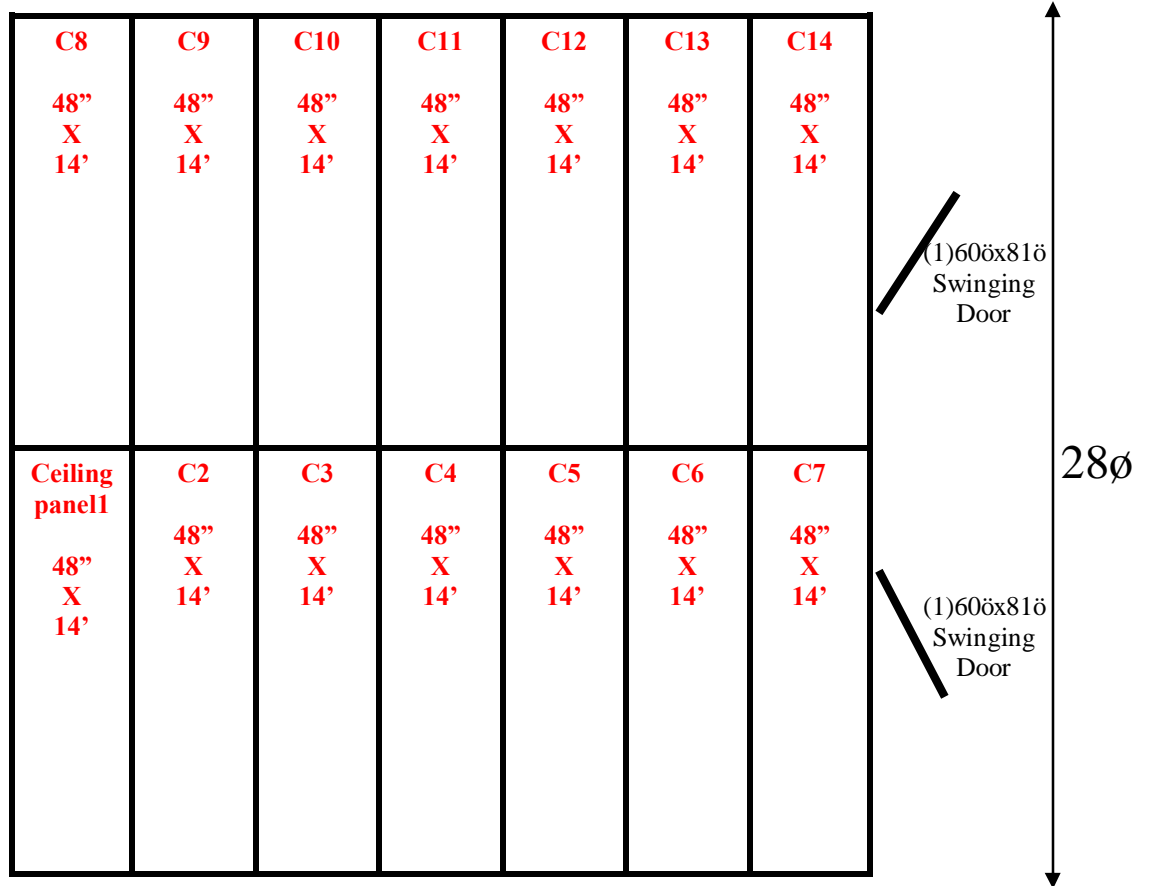

Ceiling support: S-Channel for middle

**28' x 28' x 8'4" H
Cooler or Freezer
Wall Panels Diagram**

**66-2014
Red
Not drawn to scale.**

←————— 28ø —————→

**28' x 28' x 8'4" H
Cooler or Freezer
Ceiling Panels Diagram**

**66-2014
Red
Not drawn to scale.**

28' x 28' x 8'4" H
Cooler or Freezer

66-2014
Red