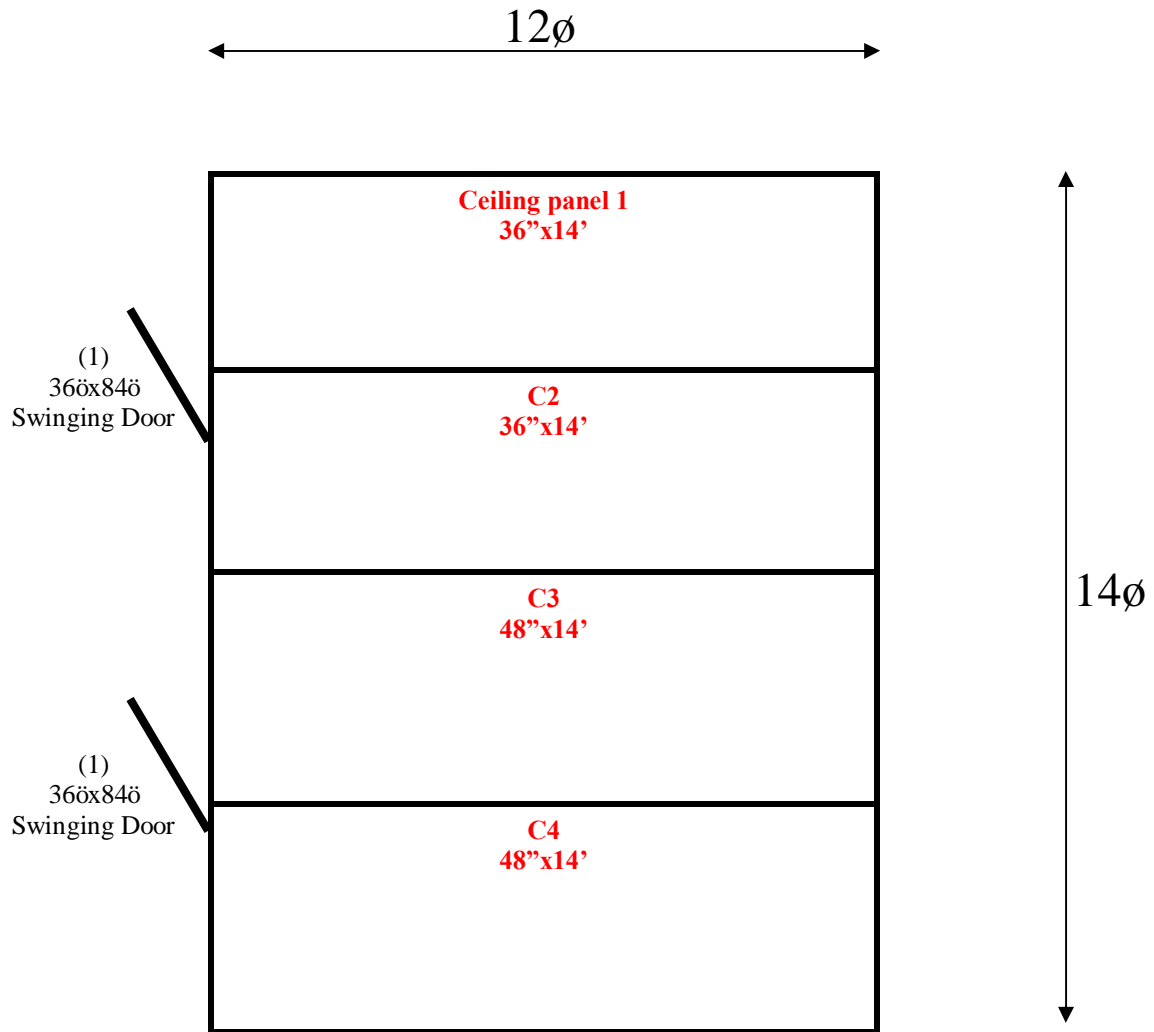

**12' x 14' x 8'4" H  
Combination Cooler / Freezer  
Wall Panels Diagram**

**66-2014  
Silver  
Not drawn to scale.**

12' x 14' x 8'4" H  
Combination Cooler / Freezer  
Ceiling Panels Diagram

66-2014  
Silver  
Not drawn to scale.

**12' x 14' x 8'4" H  
Combination Cooler / Freezer**

**66-2014  
Silver**