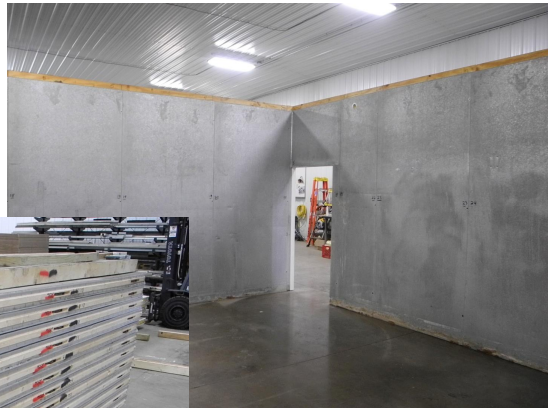

Filler panels provided for large opening 76øx86ö & for small opening 36øx72ö.

19'10" x 25'7" x 9' H
Walk-In Cooler or Freezer
Wall & Ceiling Panels Diagram

58-2014
Black Red
Not drawn to scale.

**19'10" x 25'7" x 9' H
Walk-In Cooler or Freezer**