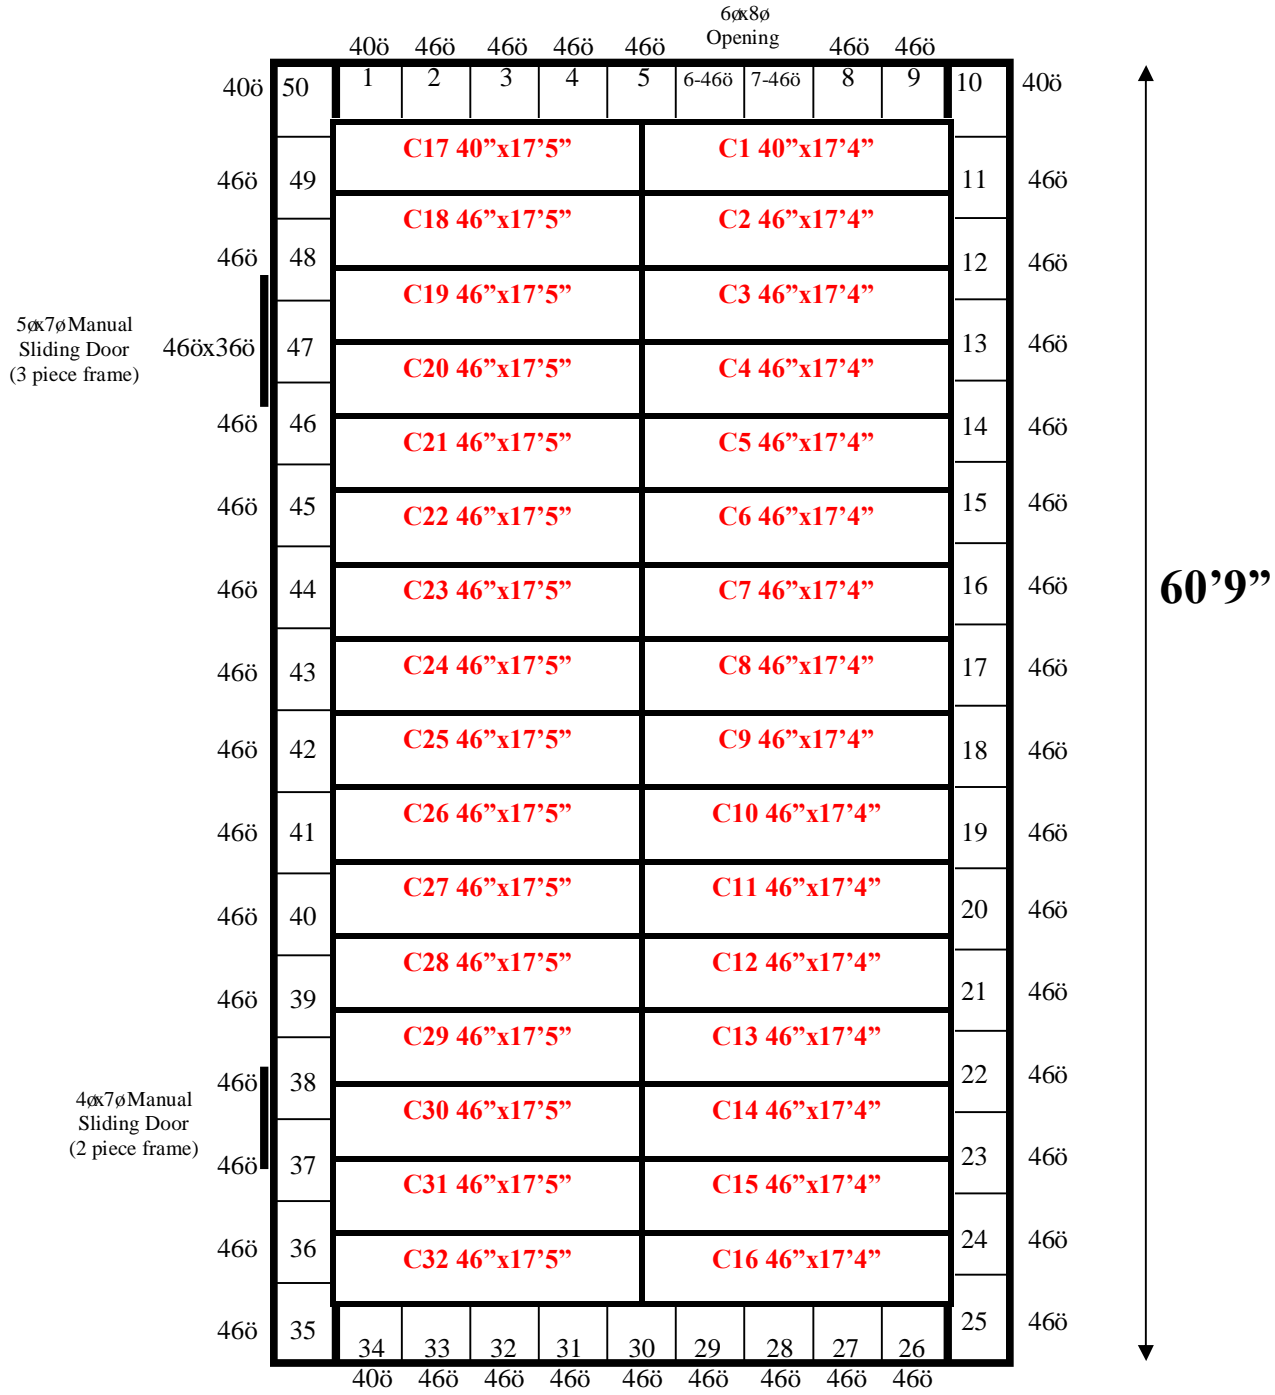

34'11"

Ceiling support:(3) Beams & (4) Posts go inside on 60'9" length.

34'11" x 60'9" x 10'4" H  
Cooler or Freezer  
Wall & Ceiling Panels Diagram

55-2014  
No color  
Not drawn to scale.

**34'11" x 60'9" x 10'4" H  
Cooler or Freezer**

**55-2014  
No color**

**34'11" x 60'9" x 10'4" H  
Cooler or Freezer**

**55-2014  
No color**

**34'11" x 60'9" x 10'4" H  
Cooler or Freezer**

**55-2014  
No color**

**34'11" x 60'9" x 10'4" H  
Cooler or Freezer**

**55-2014  
No color**