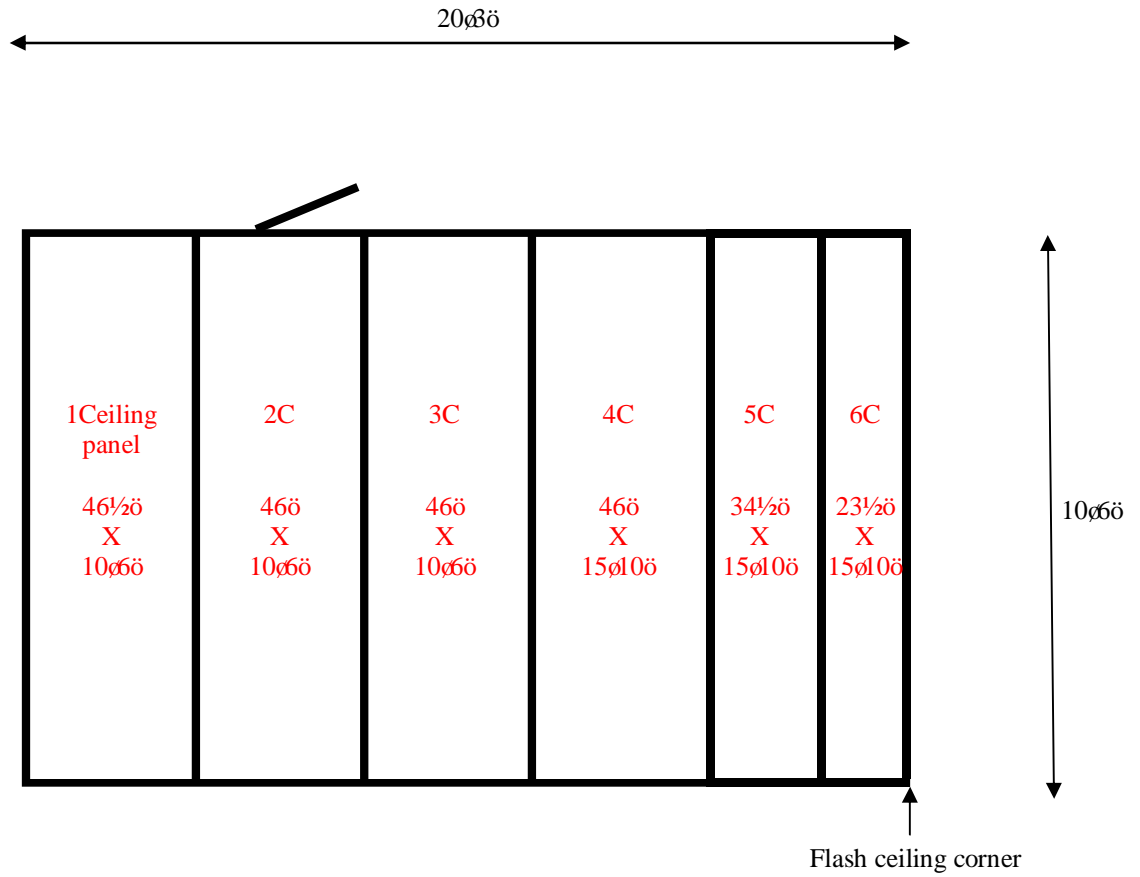

10'6" x 20'3" x 8'7" H
Walk-In Cooler or Freezer
Wall Panels Diagram

50-2014
No color
Not drawn to scale.

10'6" x 20'3" x 8'7" H
Walk-In Cooler or Freezer
Ceiling Panel Diagrams

50-2014
No color
Not drawn to scale.

10'6" x 20'3" x 8'7" H
Walk-In Cooler or Freezer

50-2014
No color