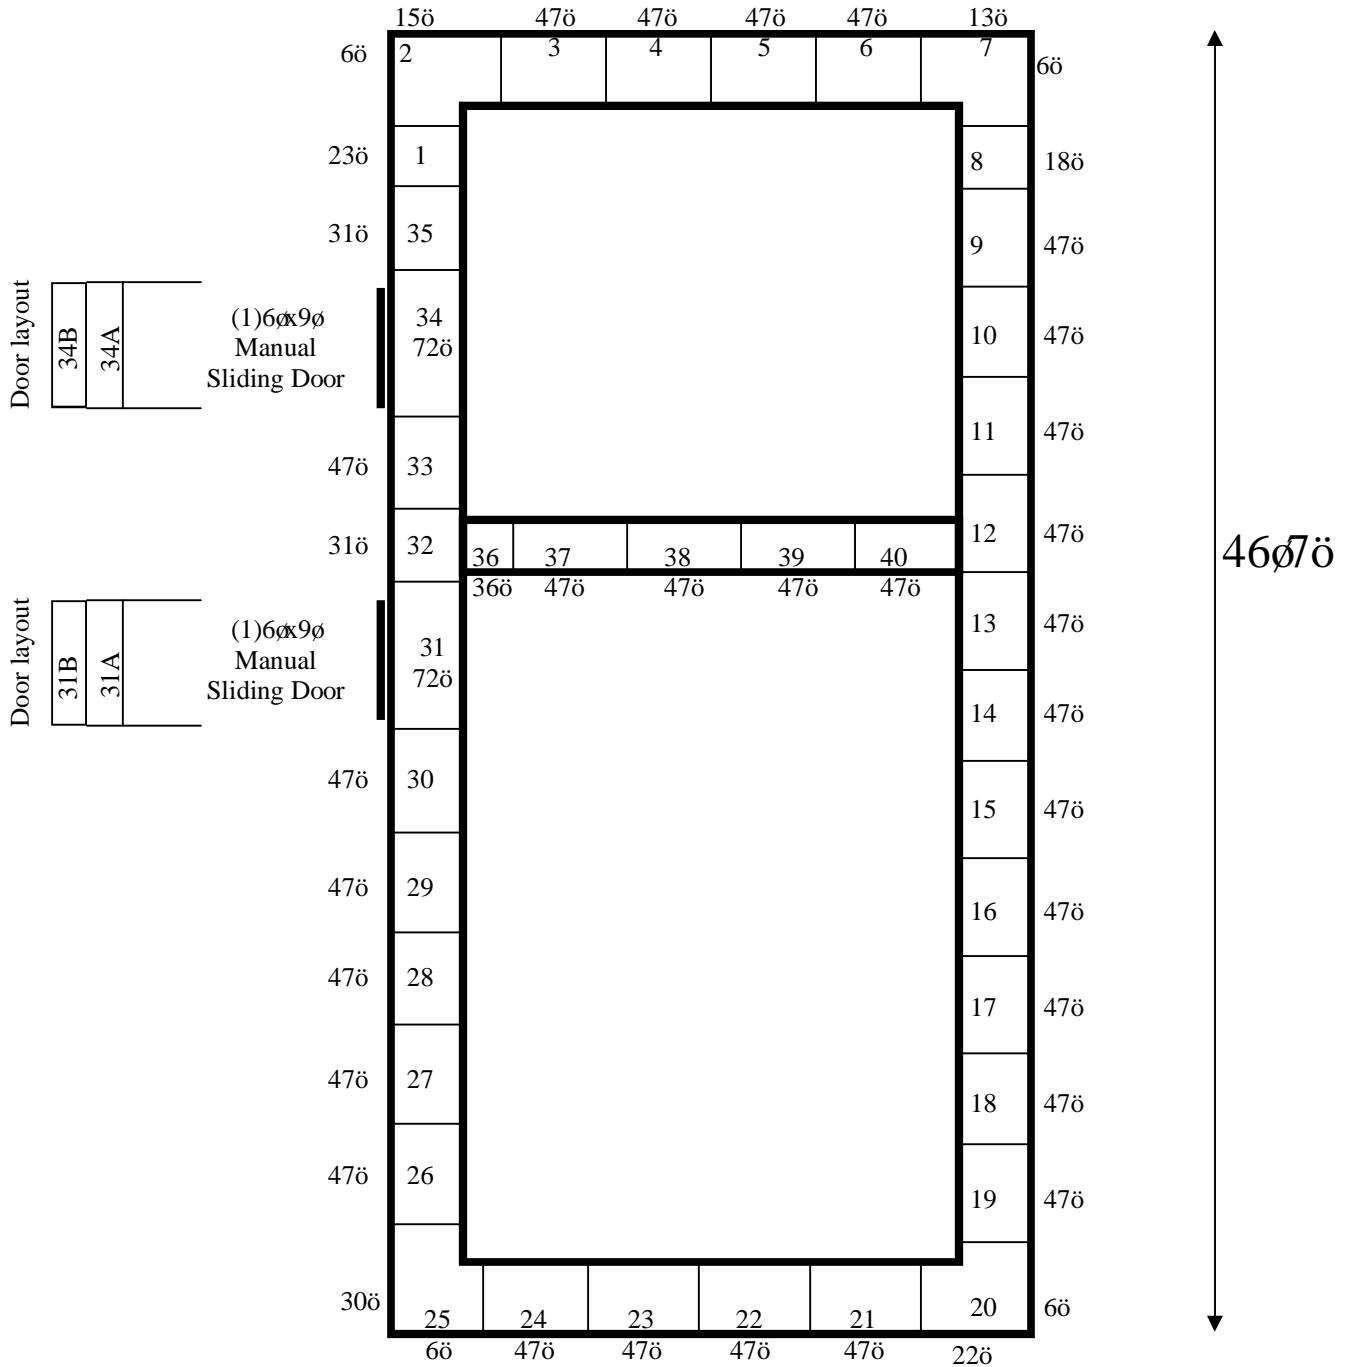

18ø

18' x 46'7" x 16' H  
Cooler or Freezer  
Wall Panels Diagram

53-2014  
Blue  
Not drawn to scale.

18ø

Door layout

(1)6øx9ø  
Manual  
Sliding Door

Door layout

(1)6øx9ø  
Manual  
Sliding Door

46ø7ö

Ceiling lag bolts down to walls.

**18' x 46'7" x 16' H**  
**Cooler or Freezer**  
**Ceiling Panels Diagram**

**53-2014**  
**Blue**  
**Not drawn to scale.**

**18' x 46'7" x 16' H  
Cooler or Freezer**

**53-2014  
Blue**

**18' x 46'7" x 16' H  
Cooler or Freezer**

**53-2014  
Blue**