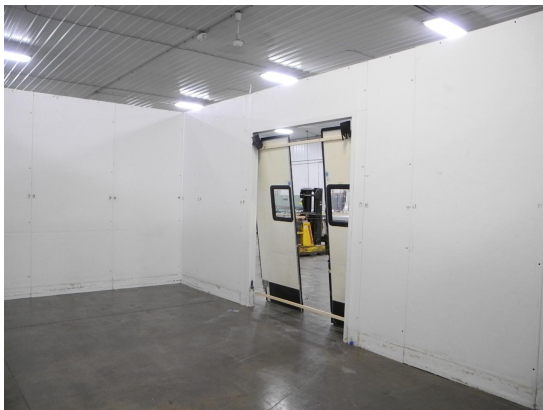

14'6" x 26' x 10'2" H
Walk-In Cooler or Freezer
Wall & Ceiling Panels Diagram

47-2014
Blue
Not drawn to scale.

**14'6" x 26' x 10'2" H
Walk-In Cooler or Freezer**

**47-2014
Blue**