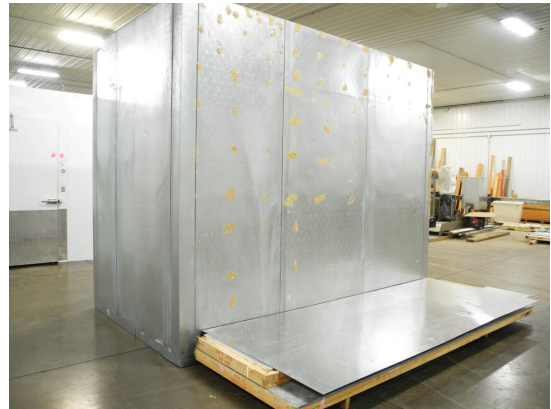

Floor & Ceiling panels layout the same.

**6'11" x 11'11" x 10'2" H
Walk-In Freezer With Floor**

**42-2014
Pink**