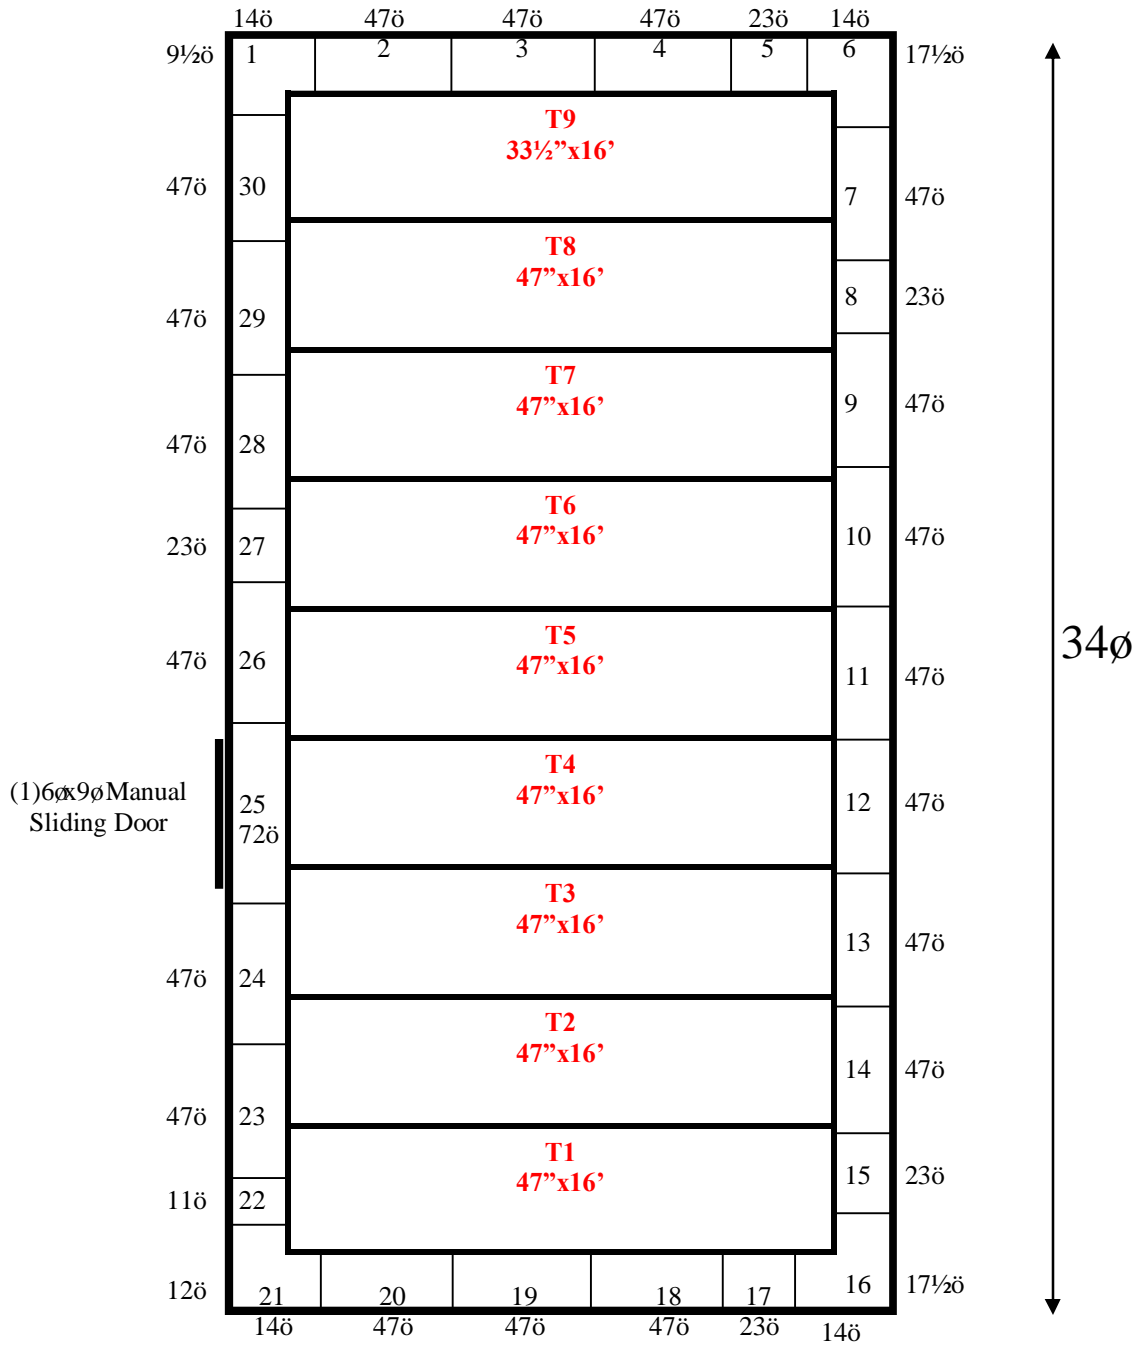

16ø

Ceiling lag bolts down to walls.

16' x 34' x 12' H  
Walk-In Cooler  
Wall & Ceiling Panels Diagram

59-2014  
Red  
Not drawn to scale.

**16' x 34' x 12' H  
Walk-In Cooler**

**59-2014  
Red**