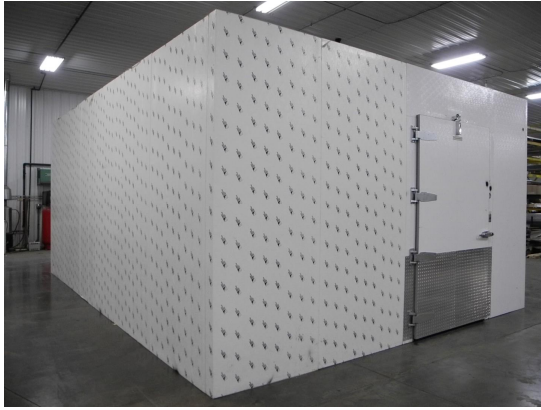

(2) extra ceiling panels

**16'4" x 22'2" x 10'2" H**  
**Walk-In Cooler or Freezer**  
**Wall & Ceiling Panels Diagram**

**47-2014**  
**Black**  
**Not drawn to scale.**

**16'4" x 22'2" x 10'2" H  
Cooler or Freezer**