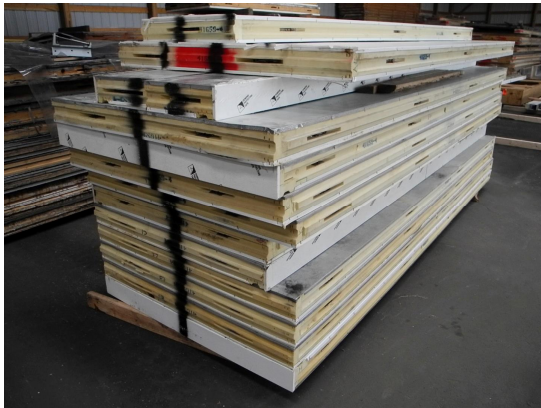

(2) extra ceiling panels

**16'4" x 22'2" x 10'2" H**  
**Walk-In Cooler or Freezer**  
**Wall & Ceiling Panels Diagram**

**47-2014**  
**Black**  
**Not drawn to scale.**

**16'4" x 22'2" x 10'2" H  
Cooler or Freezer**

**47-2014  
Black**