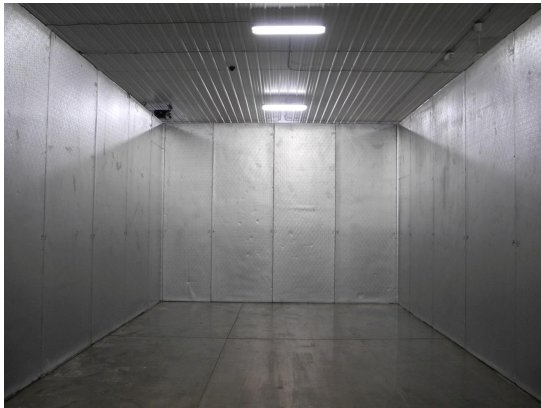

16ø

Ceiling lag bolts down to walls.

**16' x 34' x 12' H
Walk-In Cooler or Freezer
Wall & Ceiling Panels Diagram**

**59-2014
No color
Not drawn to scale.**

**16' x 34' x 12' H
Walk-In Cooler or Freezer**

**59-2014
No color**