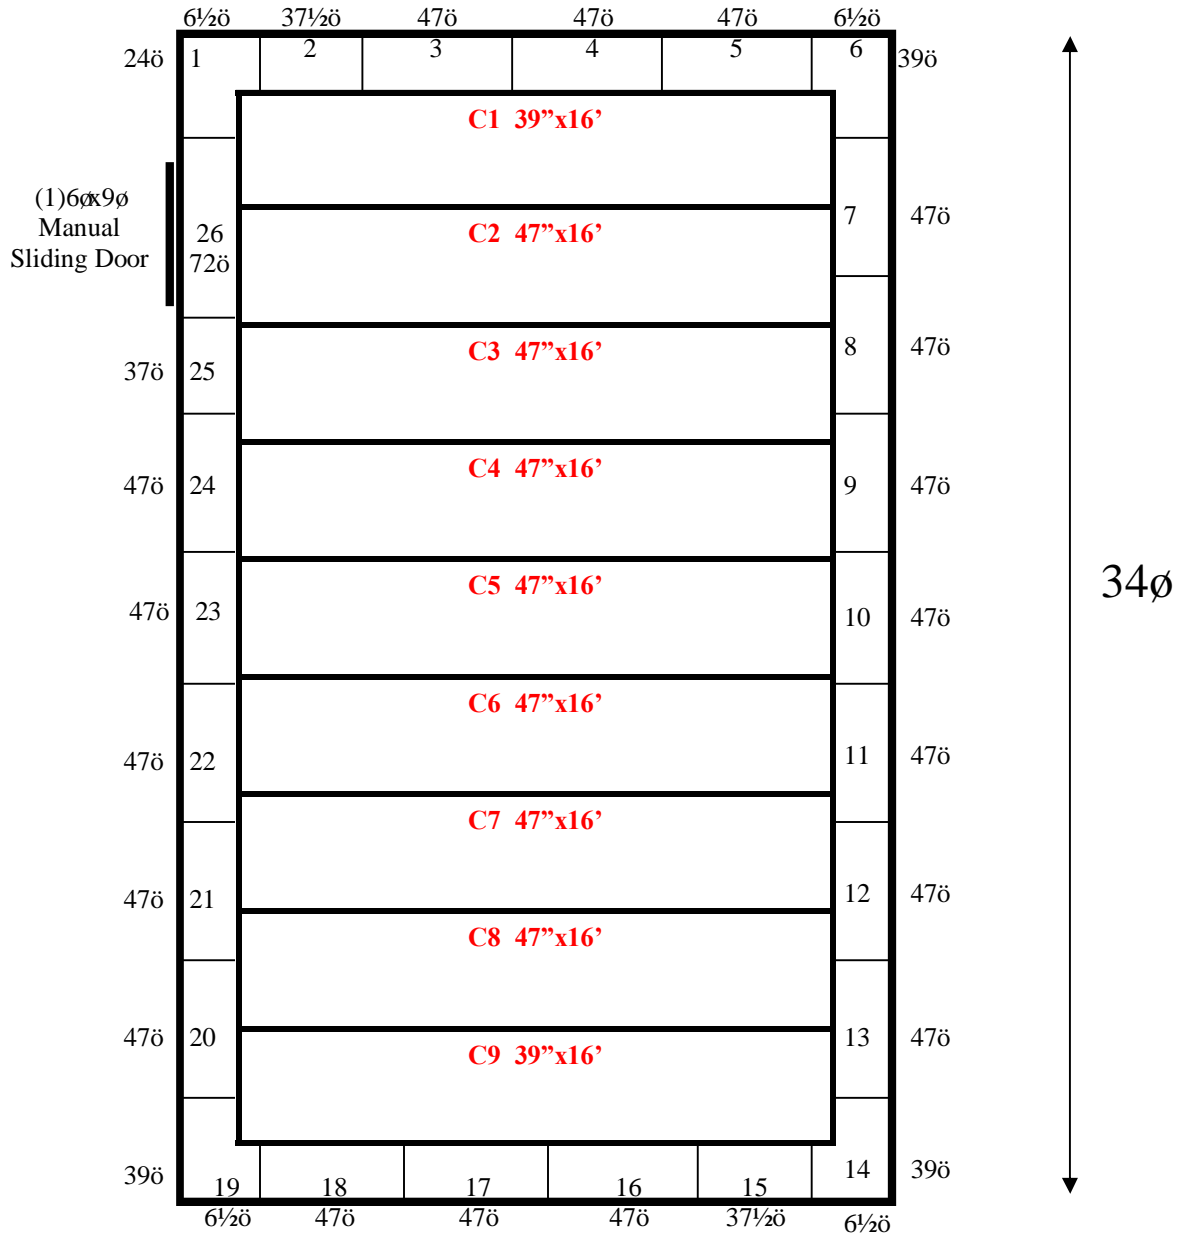

16ø

Ceiling lag bolts down to walls.

**16' x 34' x 12' H
Walk-In Cooler or Freezer
Wall & Ceiling Panels Diagram**

**59-2014
No color
Not drawn to scale.**

**16' x 34' x 12' H
Walk-In Cooler or Freezer**

**59-2014
No color**