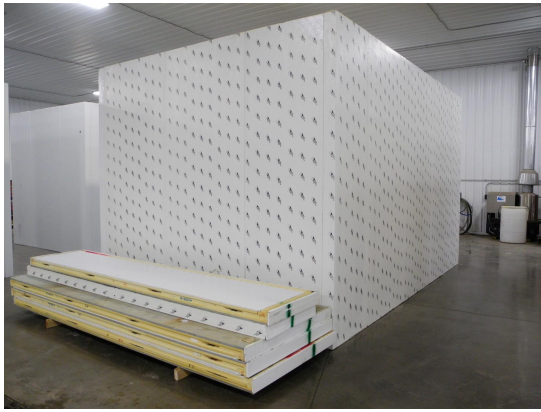

11'7" x 16'4" x 10'2" H
Walk-In Cooler or Freezer
Wall & Ceiling Panels Diagram

47-2014
Green
Not drawn to scale.

**11'7" x 16'4" x 10'2" H
Walk-In Cooler or Freezer**

**47-2014
Green**