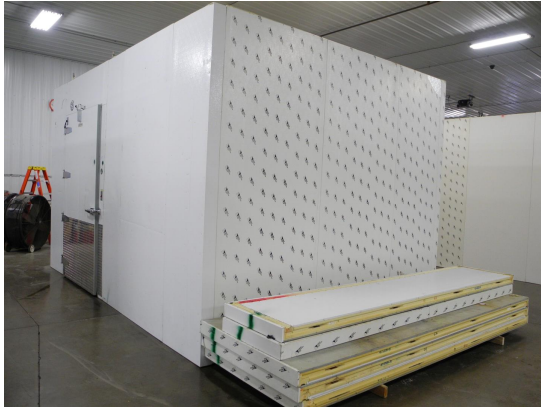

11'7" x 16'4" x 10'2" H
Walk-In Cooler or Freezer
Wall & Ceiling Panels Diagram

47-2014
Green
Not drawn to scale.

**11'7" x 16'4" x 10'2" H
Walk-In Cooler or Freezer**

**47-2014
Green**