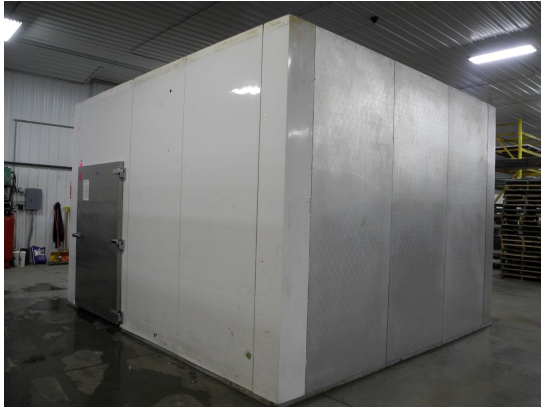

Ceiling support: I-beam & C-channel.

13'6" x 15'5" x 10'5" H
Walk-In Cooler or Freezer
Wall & Ceiling Panels Diagram

34-2014
Pink
Not drawn to scale.

**13'6" x 15'5" x 10'5" H
Walk-In Cooler or Freezer**