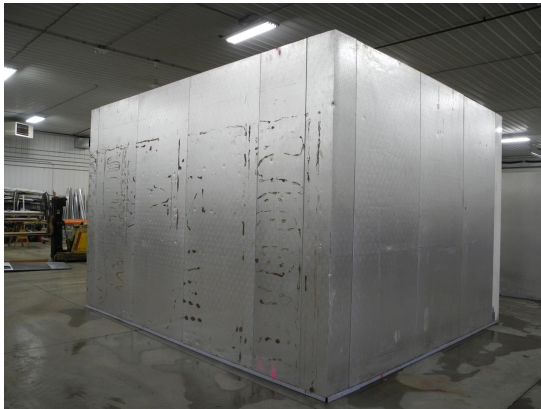

Ceiling support: I-beam & C-channel.

13'6" x 15'5" x 10'5" H
Walk-In Cooler or Freezer
Wall & Ceiling Panels Diagram

34-2014
Pink
Not drawn to scale.

**13'6" x 15'5" x 10'5" H
Walk-In Cooler or Freezer**