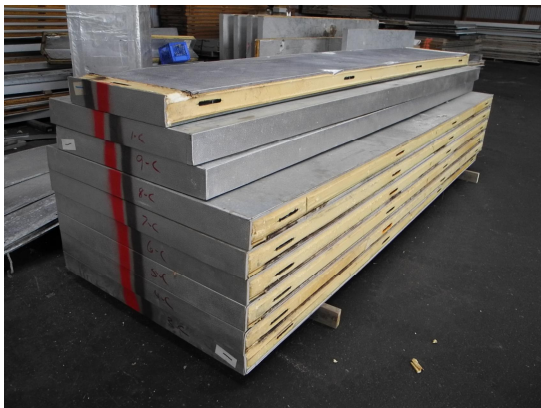

11'7" x 30'9" x 8'5" H
Walk-In Cooler or Freezer
Wall & Ceiling Panels Diagram

34-2014
Red Brown
Not drawn to scale.

**11'7" x 30'9" x 8'5" H
Walk-In Cooler or Freezer**

**34-2014
Red Brown**