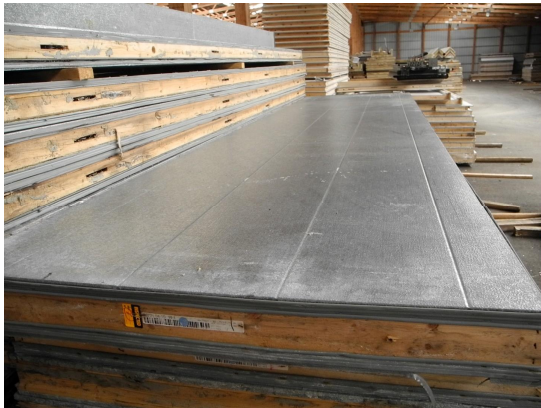

Corners only numbered.  
 Ceiling lag bolts down to walls.  
 (2) extra 23ö wall panels.

**18' x 29'9" x 16' H**  
**Cooler or Freezer**  
**Wall & Ceiling Panels Diagram**

**28-2014**  
**Purple**  
**Not drawn to scale.**

**18' x 29'9" x 16' H  
Cooler or Freezer**

**28-2014  
Purple**