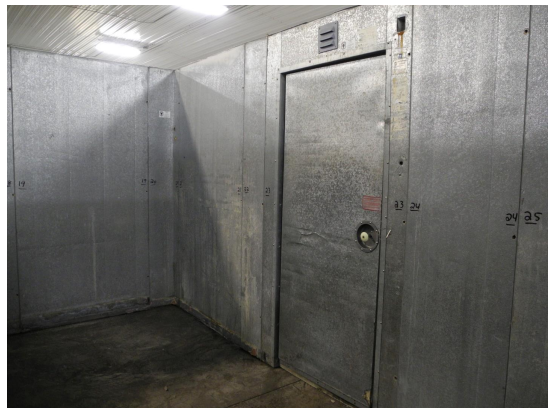

**16' x 22' x 8'3" H
Combination Cooler /Freezer
Wall Panels Diagram**

**34-2014
No color
Not drawn to scale.**

Ceiling lag bolts down to walls.

16' x 22' x 8'3" H
Combination Cooler /Freezer
Ceiling Panels Diagram

34-2014
No color
Not drawn to scale.

**16' x 22' x 8'3" H
Combination Cooler / Freezer**

**34-2014
No color**

16' x 22' x 8'3" H
Combination Cooler /Freezer

34-2014
No color