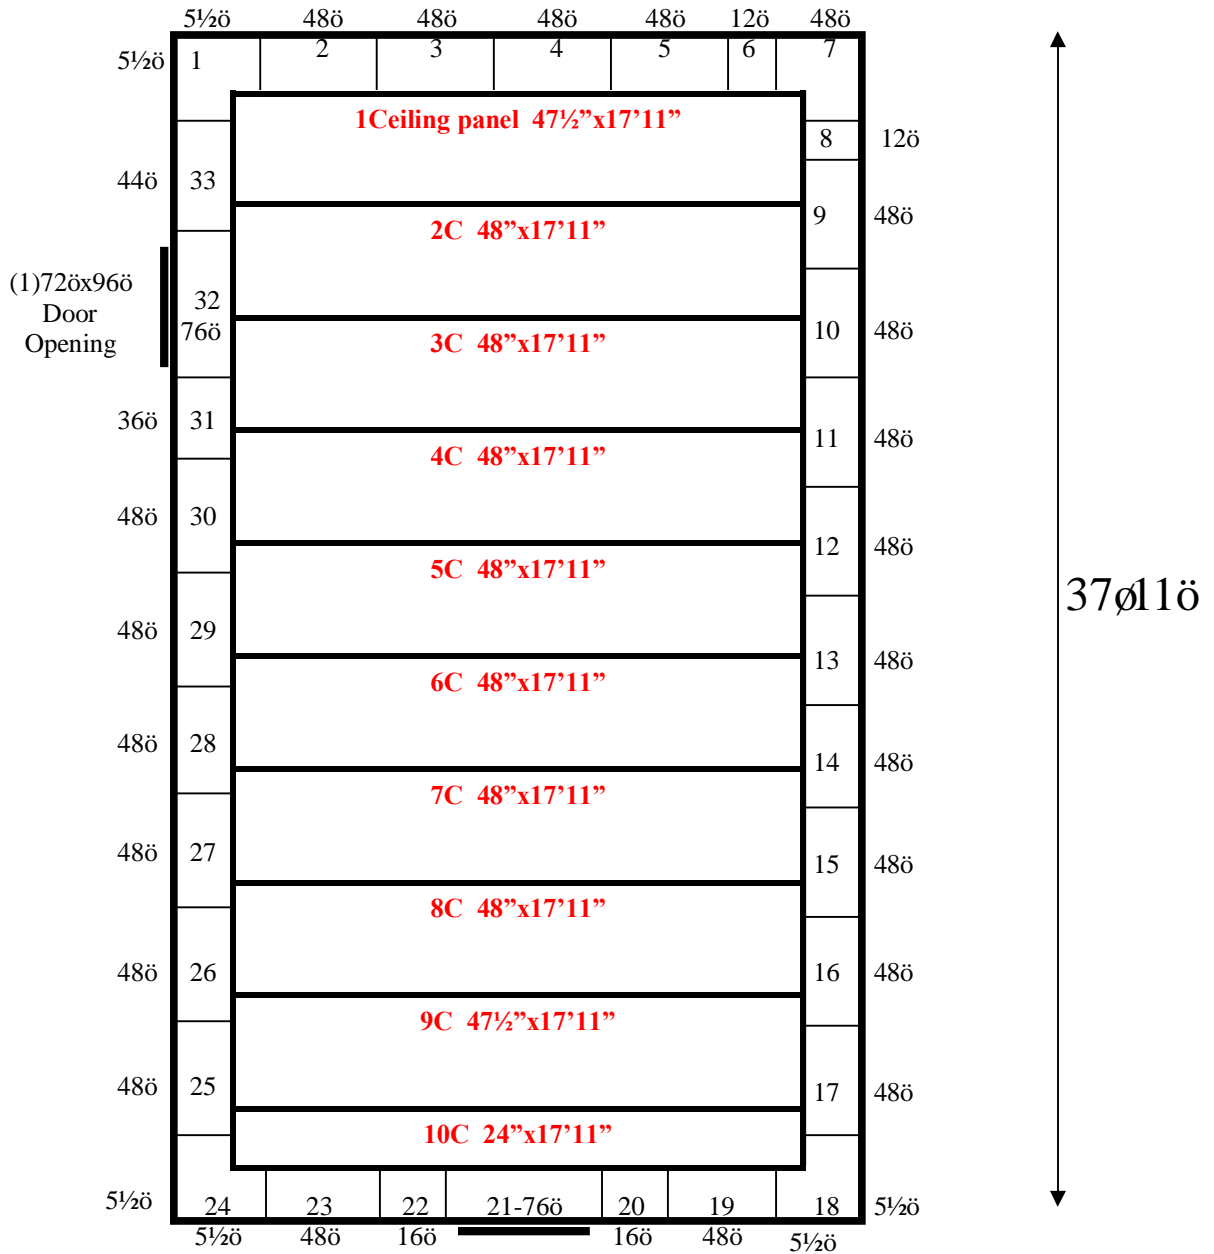

17ø11ö

(1)72øx96ø
Door
Opening

Notes:

(1)New 8øx8ø Manual Slider
(Left hung or Right hung option).

Filler panels /flashing provided for
door opening.

Customer to cut floor screed to fit
when installing.

17'11" x 37'11" x 13'6" H
Walk-In Cooler or Freezer
Wall & Ceiling Panels Diagram

23-2014
Pink
Not drawn to scale.

**17'11" x 37'11" x 13'6" H
Walk-In Cooler or Freezer**

**23-2014
Pink**

**17'11" x 37'11" x 13'6" H
Walk-In Cooler or Freezer**

**23-2014
Pink**