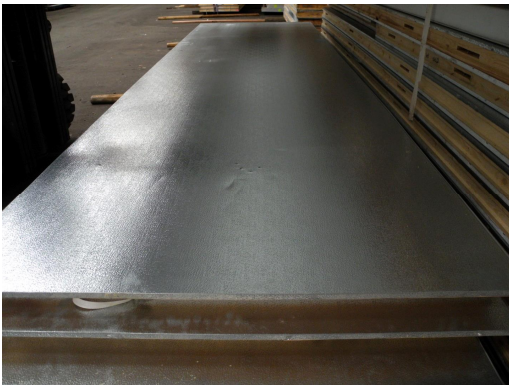

16' x 70' x 14' H
Cooler or Freezer
Wall & Ceiling Panels Diagram

45-2014
No color
Not drawn to scale.

**16' x 70' x 14' H
Cooler or Freezer**

**45-2014
No color**