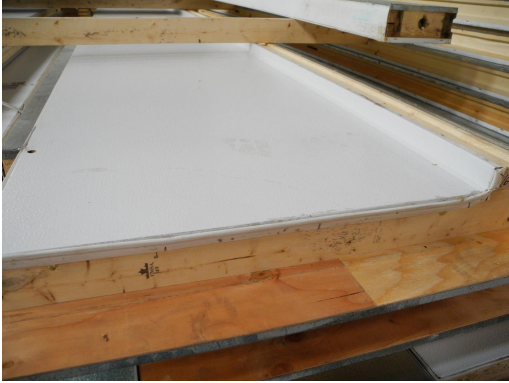

16' x 70' x 14' H
Cooler or Freezer
Wall & Ceiling Panels Diagram

45-2014
No color
Not drawn to scale.

**16' x 70' x 14' H
Cooler or Freezer**

**45-2014
No color**