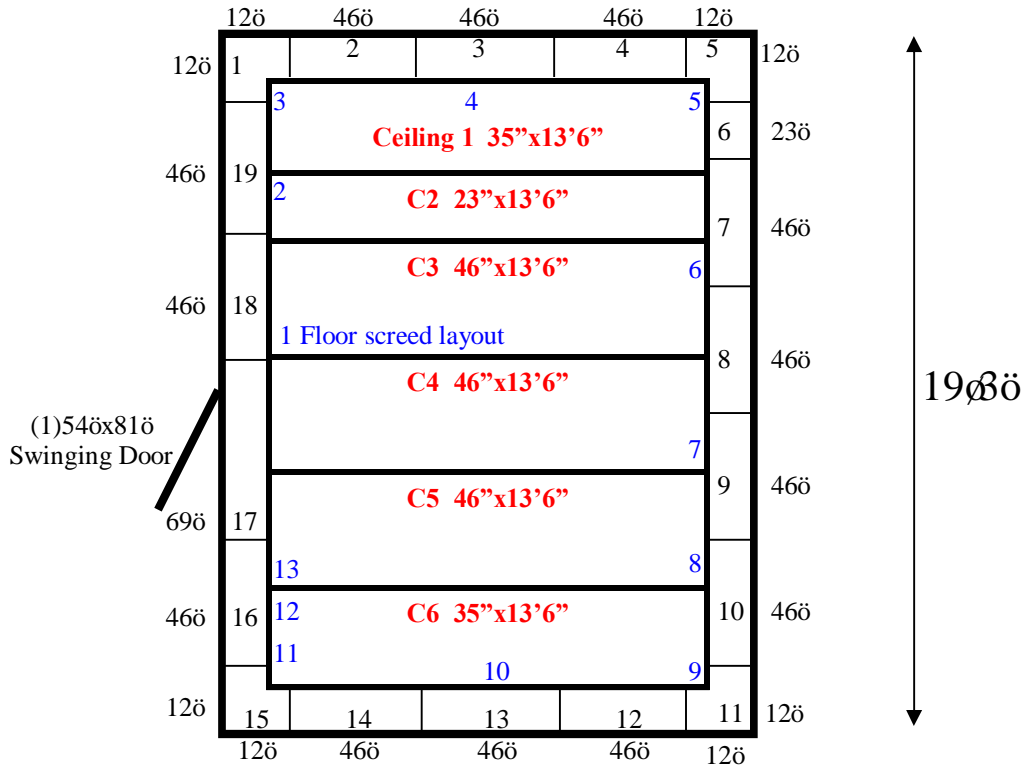

13øö

13'6" x 19'3" x 8'5" H
Walk-In Cooler or Freezer
Wall & Ceiling Panels Diagram

34-2014
Black
Not drawn to scale.

**13'6" x 19'3" x 8'5" H
Walk-In Cooler or Freezer**

**34-2014
black**