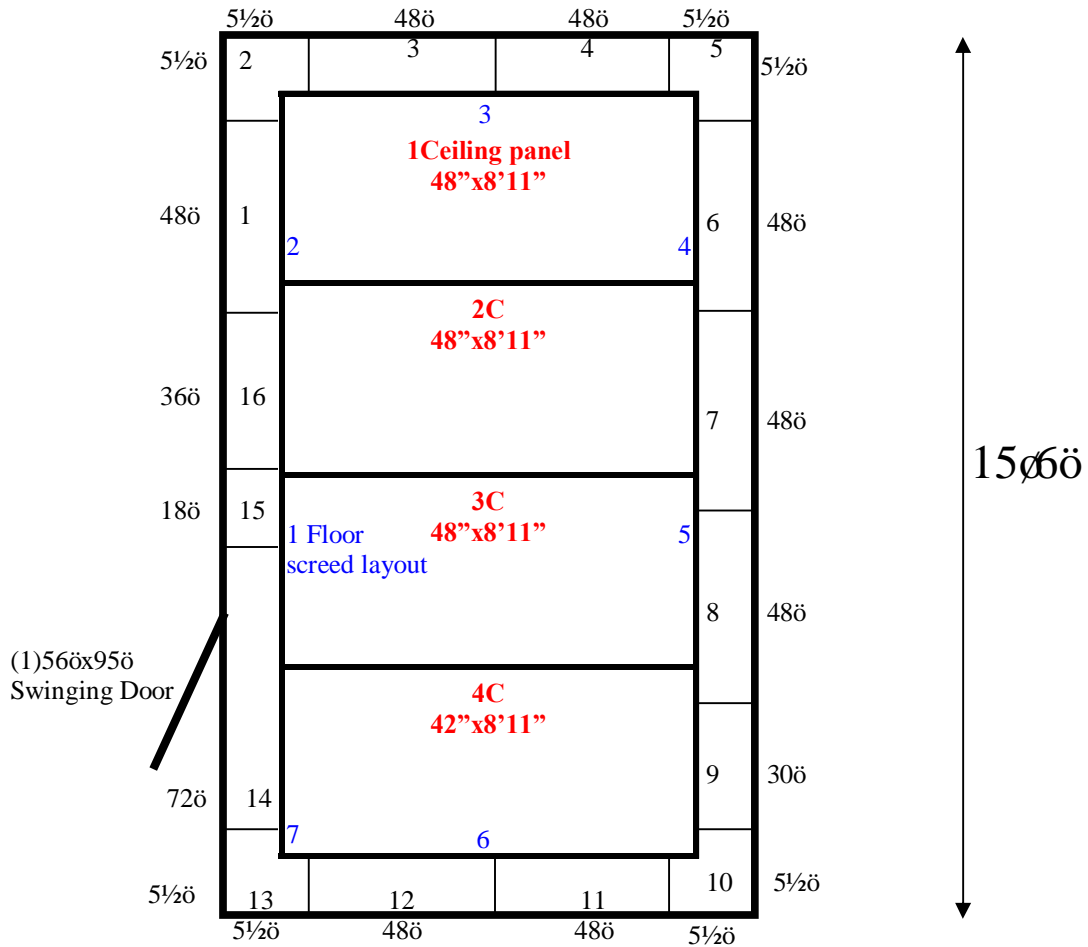

8ø11ö

Notes:
 *Galvanized sheet metal included to cover front of cooler.
 *Ceiling lag bolts down to walls.

8'11" x 15'6" x 10' H
Walk-In Cooler or Freezer
Wall & Ceiling Panels Diagram

42-2014
Purple
Not drawn to scale.

**8'11" x 15'6" x 10' H
Walk-In Cooler or Freezer**

**42-2014
Purple**