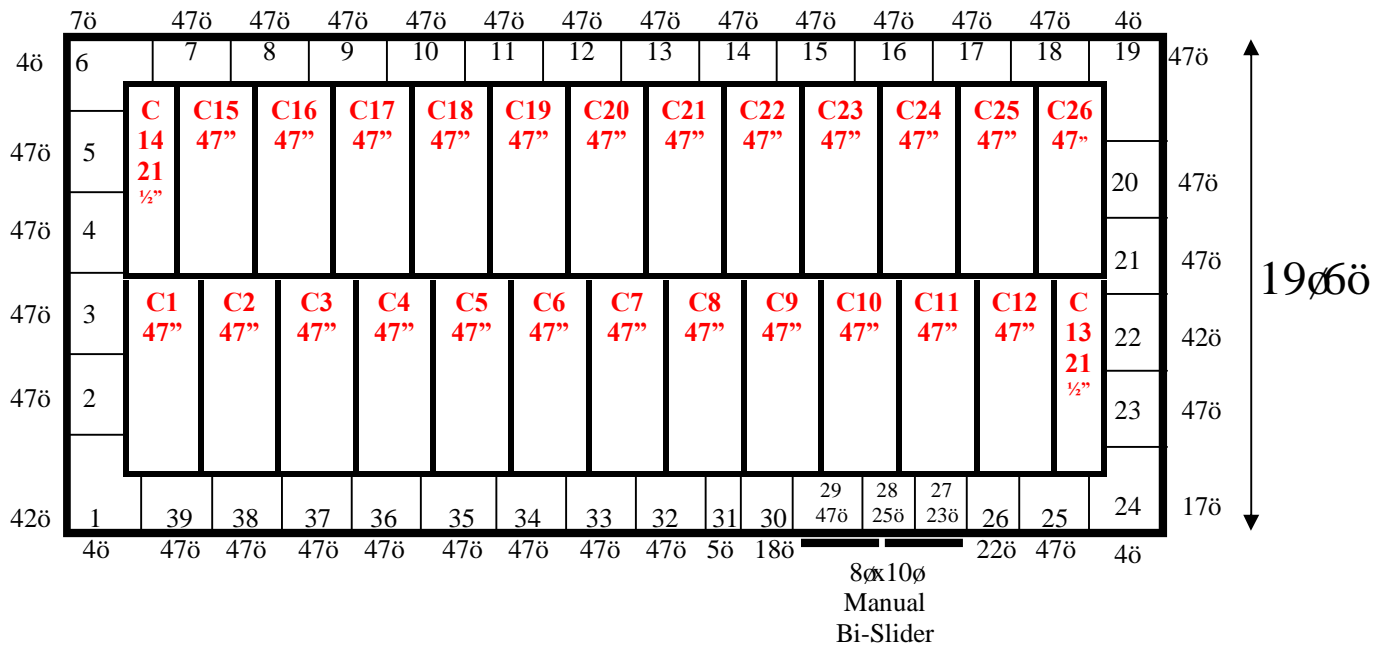

49ø

Ceiling support:
Hung threaded rod thru
panel to flashed 2ø6ø

19'6" x 49' x 13' H
Drive-In Cooler or Freezer

33-2014
No color

19'6" x 49' x 13' H
Drive-In Cooler or Freezer

33-2014
No color

19'6" x 49' x 13' H
Drive-In Cooler or Freezer

33-2014
No color