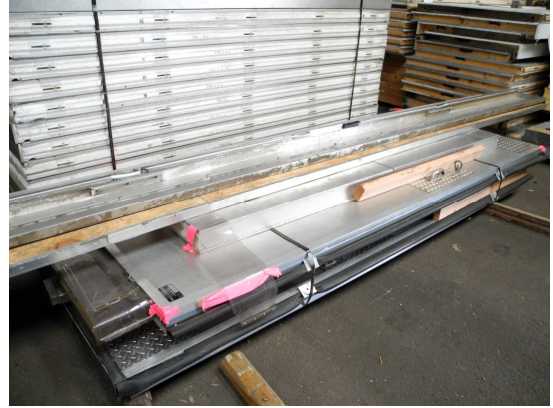

49ø

Ceiling support:
Hung threaded rod thru
panel to flashed 2ø6ø

19'6" x 49' x 13' H
Drive-In Cooler or Freezer

33-2014
No color

19'6" x 49' x 13' H
Drive-In Cooler or Freezer

33-2014
No color

19'6" x 49' x 13' H
Drive-In Cooler or Freezer