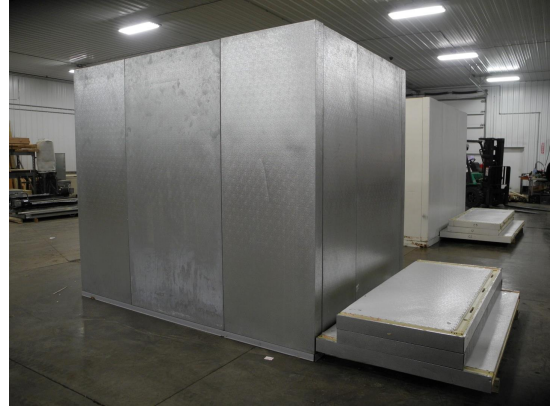

6'8" x 9'7" x 8'4" H  
Walk-In Cooler or Freezer  
Wall & Ceiling Panels Diagram

22-2014  
No color  
Not drawn to scale.

**6'8" x 9'7" x 8'4" H  
Walk-In Cooler or Freezer**

**22-2014  
No color**